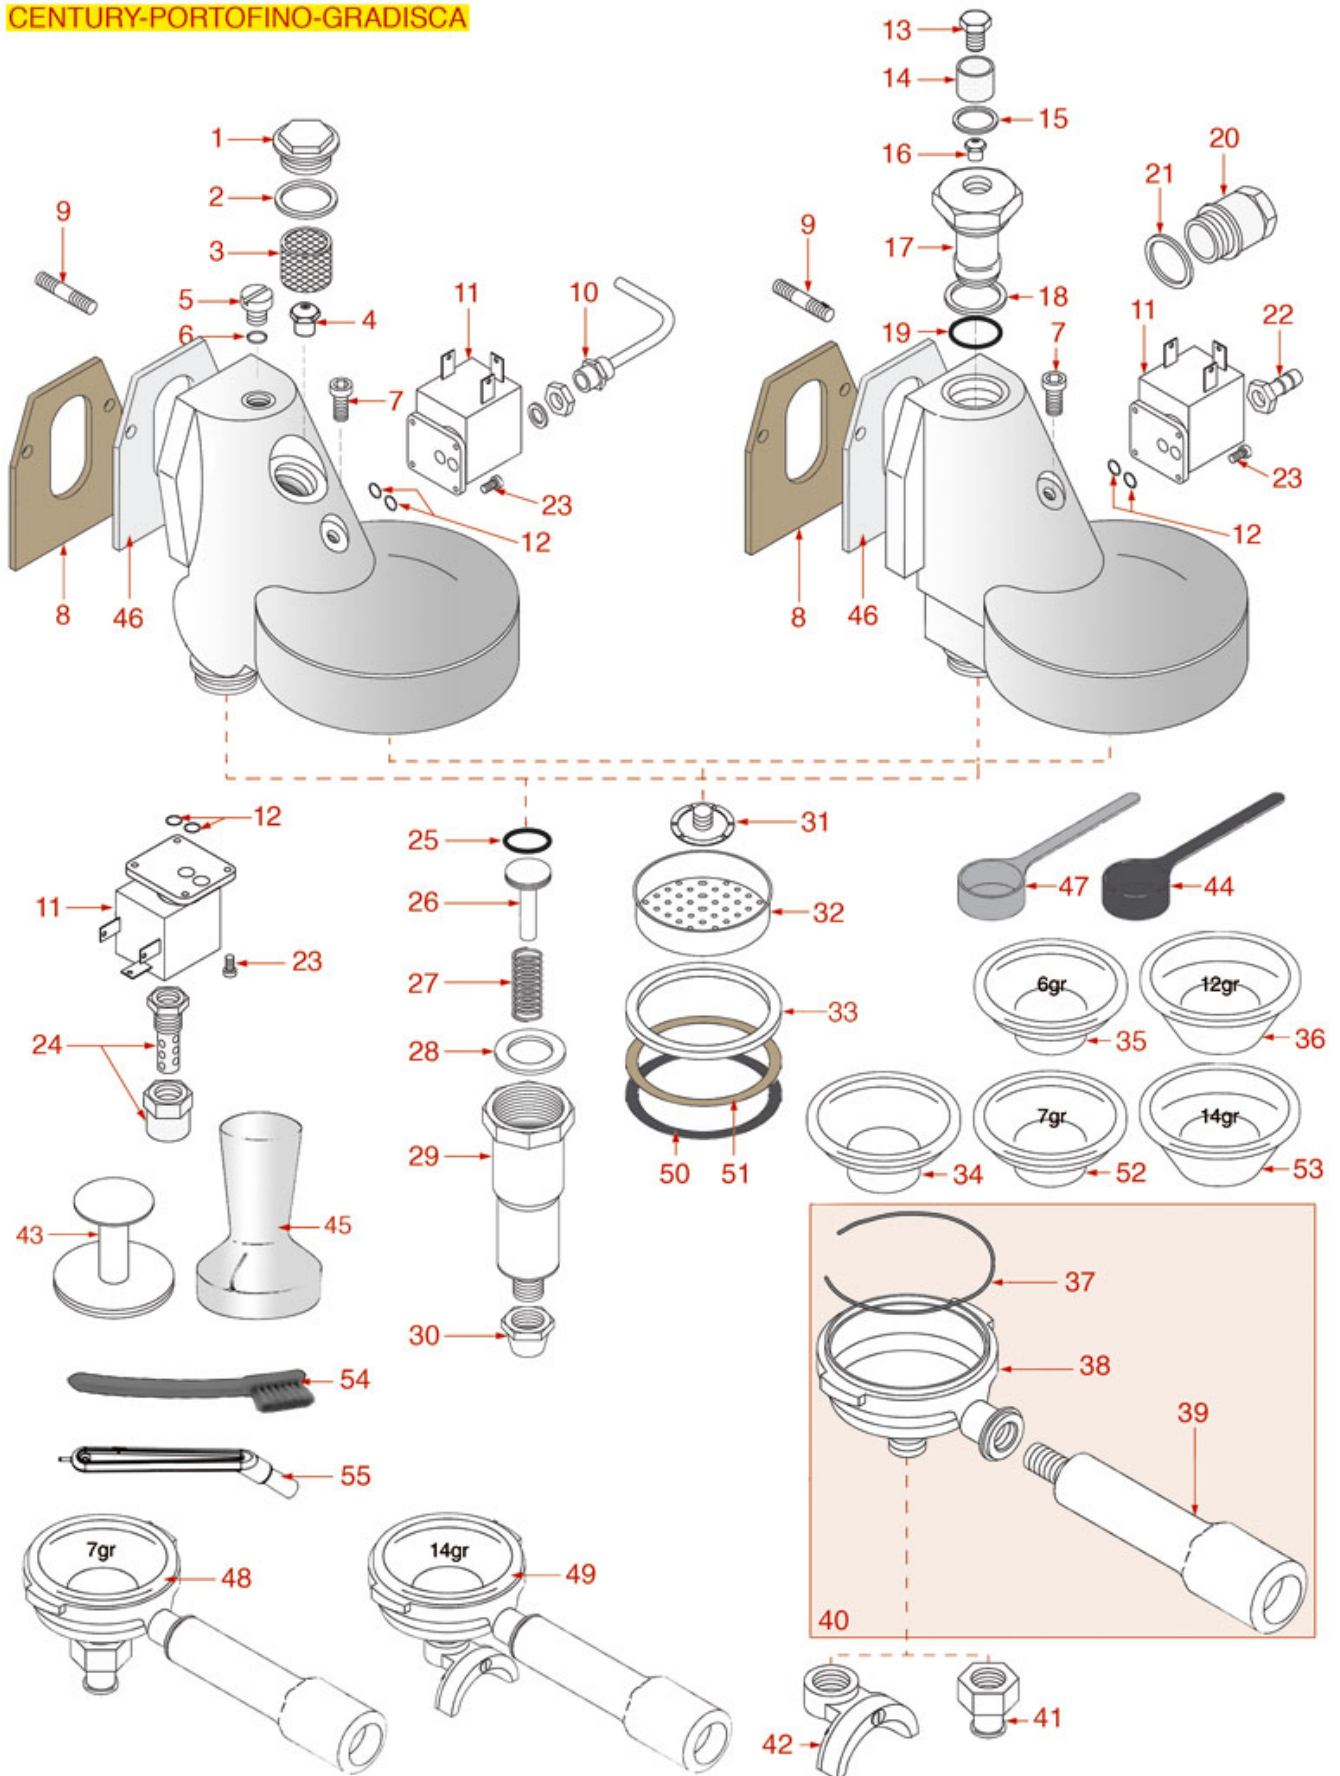

GROUP CENTURY-PORTOFINO-GRADISCA

CENTURY-PORTOFINO-GRADISCA

BF0401

BRASILIA

Position	LF code no.	Description
1	1439003	CAP ø 18 mm FOR BREW GROUP
2	1186414	O-RING 0119 EPDM
3	1160501	WATER FILTER ø 14x10x12 mm
4	1500530	NOZZLE M5x1 HOLE ø 0.75 mm
6	1186079	FLAT PTFE GASKET ø 17x13x3 mm
7	1184010	LOW CYLINDER HEAD SCREW M6x10
8	1186384	COFFEE GROUP GASKET 80x70x2 mm
9	1184009	STAINLESS STEEL M8x25 mm STUD
11	1120006	3-WAY SOLENOID VALVE ASSY 230V 50H
11	1120265	MECHANICAL BLOCK PARKER 3 WAYS
11	1120330	3-WAY SOLENOID VALVE LUCIFER 240V 50Hz
11	1120332	COIL LUCIFER/PARKER 220/240V 9W 50Hz
11	1120334	3-WAY MECHANICAL COMPONENT LUCIFER
11	1120339	3-WAY MECHANICAL COMPONENT PARKER
11	1120351	3-WAY SOLENOID VALVE PARKER 230V 50/60Hz
11	3120032	COIL PARKER ZB09 9W 220/240V 50/60Hz
12	1186611	O-RING 02025 RED SILICONE
12	1186612	O-RING 02025 VITON
13	1439001	CAP ø 16 mm FOR BREW GROUP
14	1160517	WATER FILTER ø 8.5x22 mm
15	1186326	PTFE FLAT GASKET ø 22x16x2 mm
16	1501522	NOZZLE M6x1 HOLE ø 0,75 mm
17	1027016	UPPER CHROMIUM-PLATED SLEEVE
18	1186328	PTFE FLAT GASKET ø 35x30x2 mm
19	3186183	O-RING 0128 EPDM
20	1439011	CHROMIUM-PLATED SIDE CAP
21	1186328	PTFE FLAT GASKET ø 35x30x2 mm
22	1449349	DRAIN FITTING ø 1/8"Fx8 mm
23	1455034	CYLINDER HEAD SCREW M4x10
24	1349007	DRAIN CHROMIUM-PLATED FITTING
25	1186356	O-RING 03075 EPDM
26	1324024	INFUSER SPINDLE
27	1250548	SPRING ø 11x58 mm INFUSION
28	1186328	PTFE FLAT GASKET ø 35x30x2 mm
29	1027018	OUTLET CHROMIUM-PLATED SLEEVE
31	1501561	GROUP SPRAY NOZZLE ø 30 mm M10x1
32	1081016	SHOWER SCREEN ø 60 mm
32	1081116	SHOWER SCREEN ø 60 mm
32	1081216	SHOWER SCREEN ø 60 mm
32	1081516	SHOWER ø 60 mm
33	1186061	FILTER HOLDER GASKET ø 72.5x57x8 mm
33	1186622	FILTER HOLDER GASKET ø 71x56x8 mm
33	1186678	FILTER HOLDER GASKET ø 72x56x8.5 mm
34	1160339	BLIND FILTER
35	1160251	1 CUP FILTER 6 g
36	1160252	2-CUP FILTER 12 GRAMS
37	1250101	FILTER BLOCKING SPRING ø 1,00 mm INOX
38	1165022	FILTER HOLDER COFFEE MACHINES
39	1241501	FILTER HOLDER HANDLE M12
40	1165003	FILTER HOLDER ASSEMBLY BRASILIA
41	1022501	SINGLE SPOUT ø 3/8"
41	1022503	STRAIGHT SINGLE SPOUT ø 3/8"
42	1022502	DOUBLE SPOUT ø 3/8"
43	1385002	NYLON COFFEE TAMPER ø 50/57 mm
44	1069001	PLASTIC MEASURING SPOON 20 ml
45	1385053	ANODISED ALUMINUM TAMPER ø 58 mm
46	1186508	COFFEE GROUP GASKET 77x73x2 mm
47	1069002	STAINLESS STEEL MEASURING SPOON 20 ml
50	1190002	RUBBER SHIM ø 73x59x1 mm EPDM
51	1190001	PAPER SHIM ø 73x59x0.8 mm
52	1160335	1 CUP FILTER 7 g
53	1160337	2-CUP FILTER 14 GRAMS
54	1384002	BRUSH FOR MAINTENANCE
55	1384001	BRUSH FOR COFFEE SHOWER