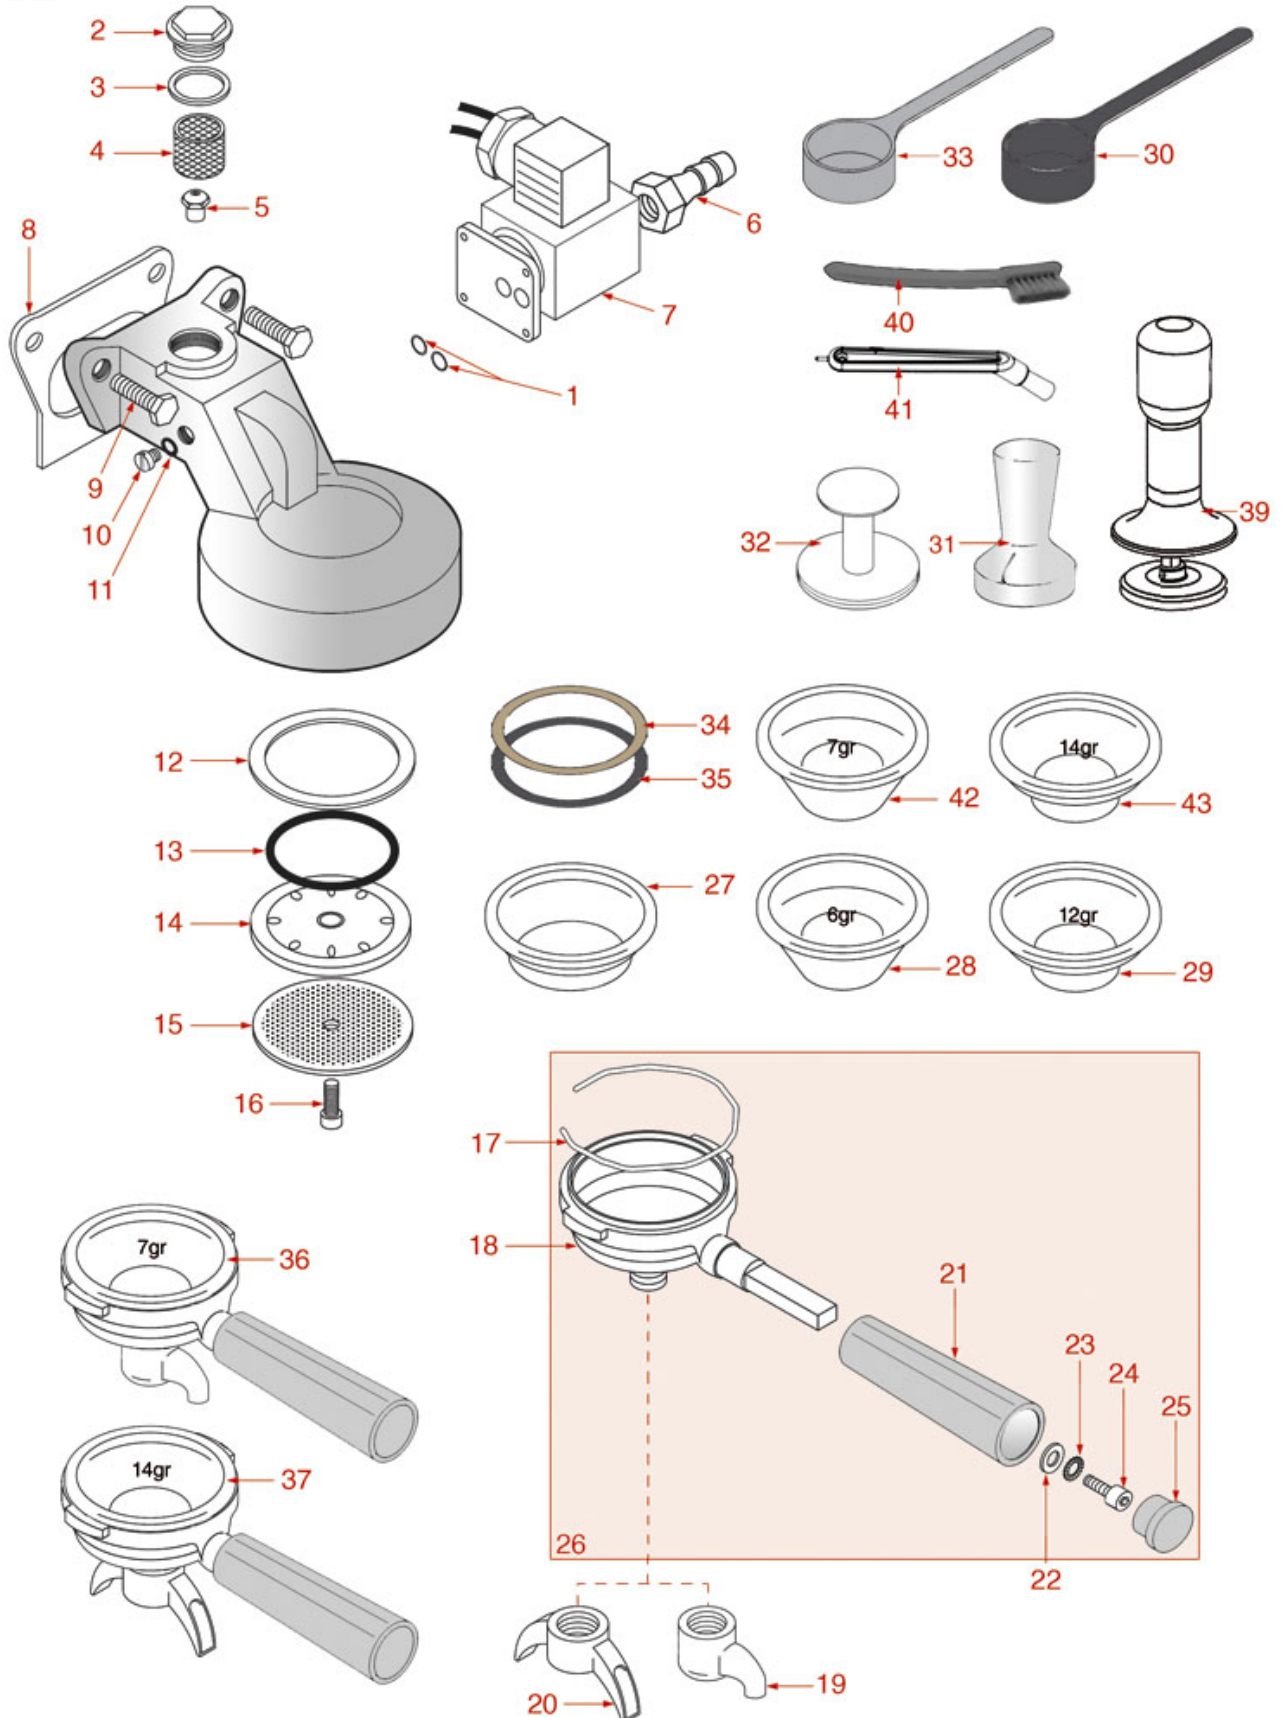

BREW GROUP ROMA

ROMA

BRASILIA

Position	LF code no.	Description
1	1186611	O-RING 02025 RED SILICONE
1	1186612	O-RING 02025 VITON
2	1439003	CAP ø 18 mm FOR BREW GROUP
3	1186414	O-RING 0119 EPDM
4	1160501	WATER FILTER ø 14x10x12 mm
5	1500530	NOZZLE M5x1 HOLE ø 0.75 mm
6	1449349	DRAIN FITTING ø 1/8"Fx8 mm
7	1120101	3-WAY SOLENOID VALVE PARKER 115V 50/60Hz
7	1120330	3-WAY SOLENOID VALVE LUCIFER 240V 50Hz
7	1120332	COIL LUCIFER/PARKER 220/240V 9W 50Hz
7	1120334	3-WAY MECHANICAL COMPONENT LUCIFER
7	1120335	3-WAY SOLENOID VALVE PARKER 230V 50/60Hz
7	1120339	3-WAY MECHANICAL COMPONENT PARKER
7	3120032	COIL PARKER ZB09 9W 220/240V 50/60Hz
8	1186652	COFFEE GROUP GASKET 77x51x3 mm
9	1184008	HEXAGON HEAD SCREW M8x25
11	1186803	O-RING 02037 EPDM
12	1186654	FILTER HOLDER GASKET ø 70x57x8 mm
13	3160044	O-RING 03187 EPDM
15	1081002	SHOWER SCREEN ø 51.5 mm
16	1528501	COUNTERSUNK HEAD SCREWS WITH SHELLM5x12
17	1250101	FILTER BLOCKING SPRING ø 1,00 mm INOX
19	1022550	SINGLE SPOUT ø 3/8"
20	1022524	DOUBLE SPOUT ø 3/8"
22	1528008	WASHER FLAT M8
23	1186058	COGGED WASHER EXTERNAL M8
24	1184003	LOW CYLINDER HEAD SCREW M8x45
27	1160339	BLIND FILTER
28	1160251	1 CUP FILTER 6 g
29	1160252	2-CUP FILTER 12 GRAMS
30	1069001	PLASTIC MEASURING SPOON 20 ml
31	1385053	ANODISED ALUMINUM TAMPER ø 58 mm
32	1385002	NYLON COFFEE TAMPER ø 50/57 mm
33	1069002	STAINLESS STEEL MEASURING SPOON 20 ml
34	1190051	PAPER SEAL ø 70x57x0.8 mm
35	1190003	RUBBER SHIM ø 70x57x1 mm EPDM
38	1384001	BRUSH FOR COFFEE SHOWER
39	1385600	DYNAMOMETRIC MANUAL COFFEE TAMPER ø 57mm
39	1385602	MANUAL DYNAMOMETRICAL TAMPER ø 57 mm
40	1384002	BRUSH FOR MAINTENANCE
41	1384001	BRUSH FOR COFFEE SHOWER
42	1160335	1 CUP FILTER 7 g
43	1160337	2-CUP FILTER 14 GRAMS