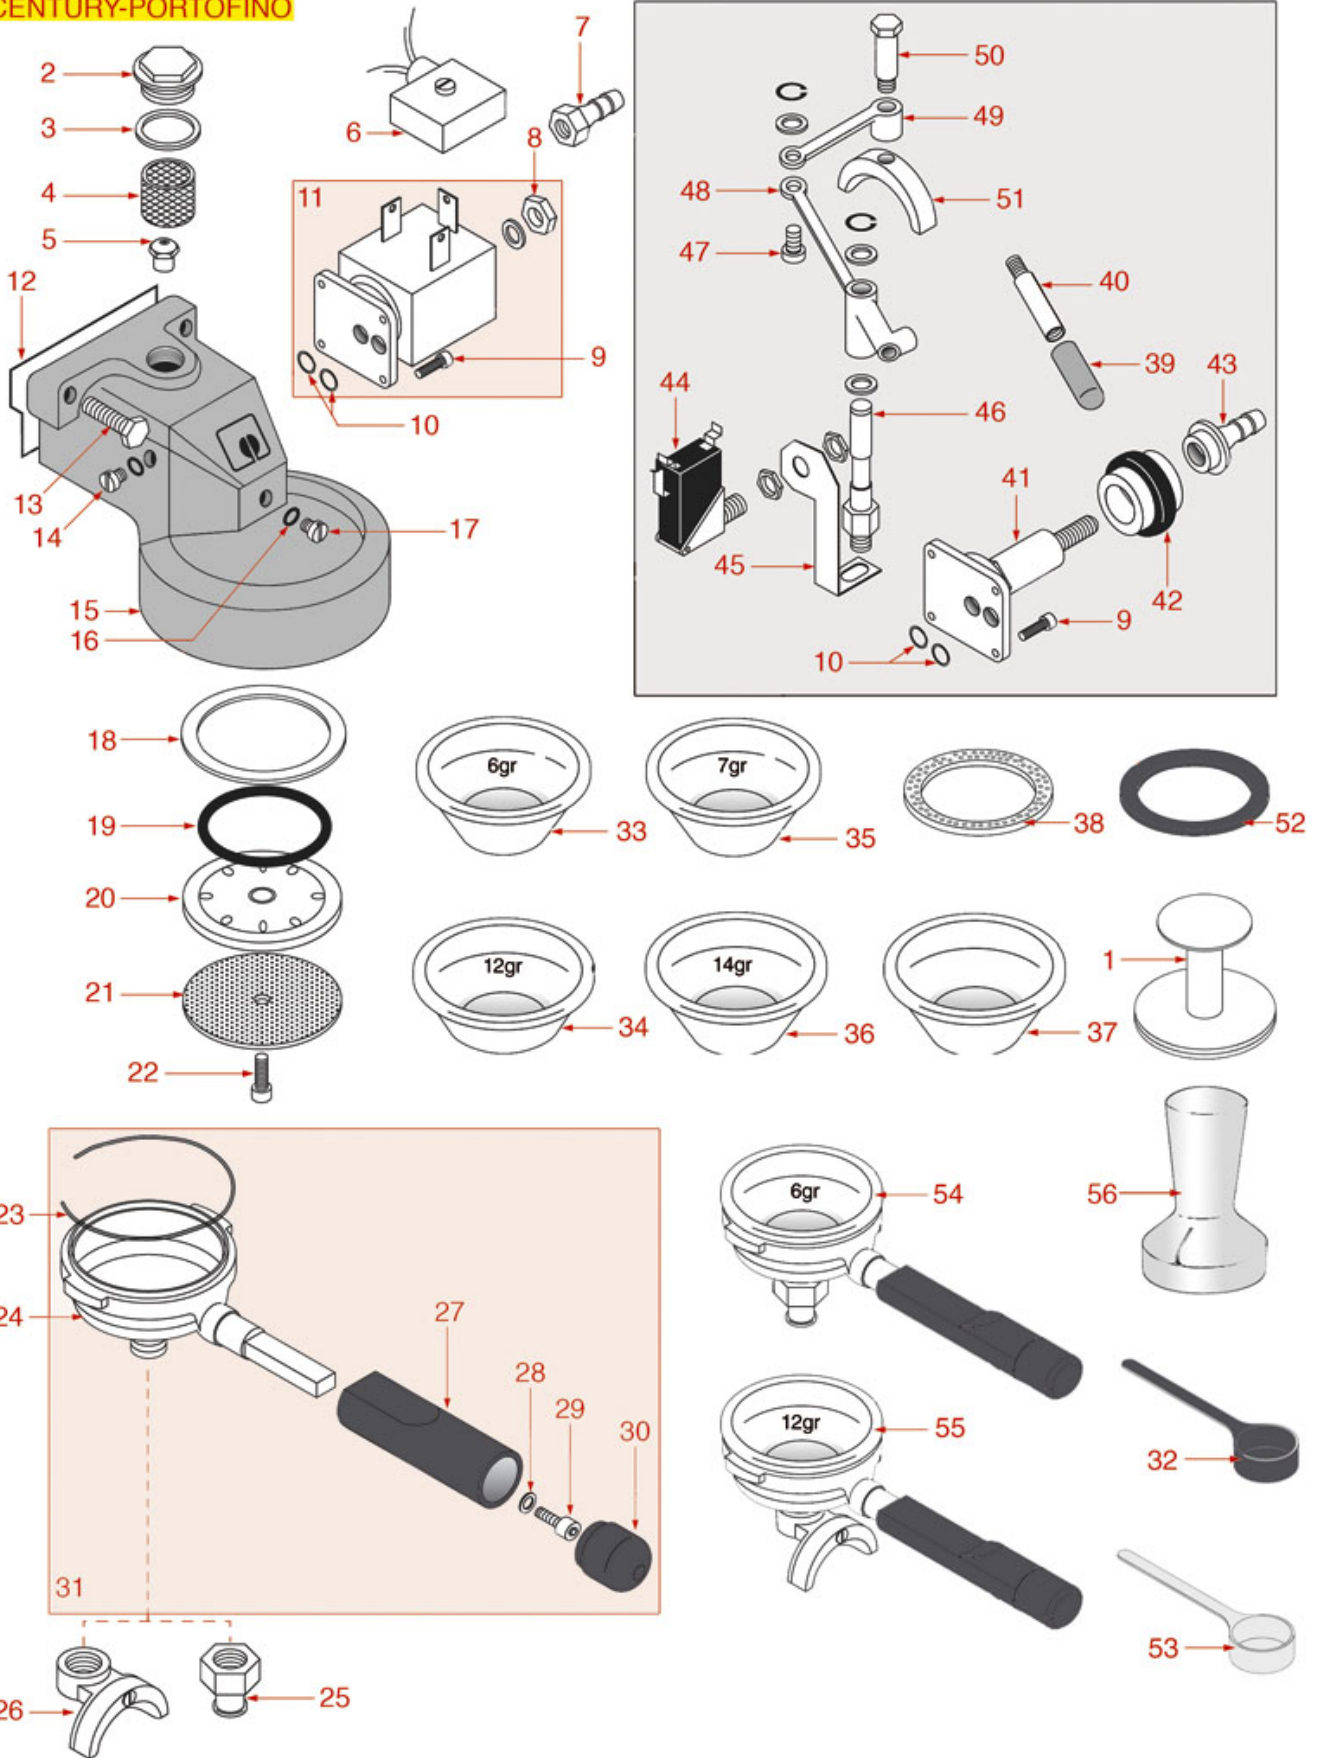

BREW GROUP CENTURY-PORTOFINO

CENTURY-PORTOFINO

BF0201

BRASILIA

Position	LF code no.	Description
1	1385002	NYLON COFFEE TAMPER ø 50/57 mm
2	1439003	CAP ø 18 mm FOR BREW GROUP
3	1186414	O-RING 0119 EPDM
4	1160501	WATER FILTER ø 14x10x12 mm
5	1500530	NOZZLE M5x1 HOLE ø 0.75 mm
6	3120034	FEMALE LARGE CONNECTOR
7	1449349	DRAIN FITTING ø 1/8"Fx8 mm
8	1349009	LOW NUT 1/8"
9	1455034	CYLINDER HEAD SCREW M4x10
10	1186611	O-RING 02025 RED SILICONE
10	1186612	O-RING 02025 VITON
11	1120101	3-WAY SOLENOID VALVE PARKER 115V 50/60Hz
11	1120330	3-WAY SOLENOID VALVE LUCIFER 240V 50Hz
11	1120332	COIL LUCIFER/PARKER 220/240V 9W 50Hz
11	1120334	3-WAY MECHANICAL COMPONENT LUCIFER
11	1120335	3-WAY SOLENOID VALVE PARKER 230V 50/60Hz
11	1120339	3-WAY MECHANICAL COMPONENT PARKER
11	3120032	COIL PARKER ZB09 9W 220/240V 50/60Hz
12	1186652	COFFEE GROUP GASKET 77x51x3 mm
13	1184008	HEXAGON HEAD SCREW M8x25
14	1184004	CAP ø 1/4"M FOR BREW GROUP
16	1186803	O-RING 02037 EPDM
17	1184521	CAP ø 1/8"M FOR BREW GROUP
18	1186654	FILTER HOLDER GASKET ø 70x57x8 mm
19	3160044	O-RING 03187 EPDM
21	1081002	SHOWER SCREEN ø 51.5 mm
22	1528501	COUNTERSUNK HEAD SCREWS WITH SHELLM5x12
23	1250101	FILTER BLOCKING SPRING ø 1,00 mm INOX
25	1022501	SINGLE SPOUT ø 3/8"
25	1022503	STRAIGHT SINGLE SPOUT ø 3/8"
26	1022502	DOUBLE SPOUT ø 3/8"
28	1528008	WASHER FLAT M8
29	1528026	CYLINDER HEAD SCREW M8x20
32	1069001	PLASTIC MEASURING SPOON 20 ml
33	1160251	1 CUP FILTER 6 g
34	1160252	2-CUP FILTER 12 GRAMS
35	1160335	1 CUP FILTER 7 g
36	1160337	2-CUP FILTER 14 GRAMS
37	1160339	BLIND FILTER
38	1190001	PAPER SHIM ø 73x59x0.8 mm
38	1190051	PAPER SEAL ø 70x57x0.8 mm
42	1240731	PERMANENT MAGNET
44	3240410	MICROSWITCH 16(4)A 250V
52	1190002	RUBBER SHIM ø 73x59x1 mm EPDM
52	1190003	RUBBER SHIM ø 70x57x1 mm EPDM
53	1069002	STAINLESS STEEL MEASURING SPOON 20 ml
56	1385053	ANODISED ALUMINUM TAMPER ø 58 mm