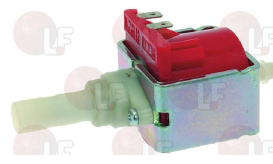

BRASILIA 08731.4.00.08

1331037 VIBRATORY PUMP EP8 26W 230/240V 50Hz

fittings $\varnothing$ 1/8" - $\varnothing$ 6 mm
max.pressure 15 bar
max.water temperature 35°C
with built-in diode (1N 4007P)
connection terminal 6.3x0.8 mm