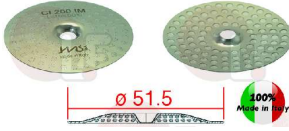

Shower screens for brew group

1460200 PRECISION SHOWER SCREEN $\varnothing$ 51.5 mm
central hole 5 mm - 98 holes $\varnothing$ 3 mm
Aisi 301 stainless steel - food-safe certified
integrated membrane 200 μ M
for Coffee machine (BRASILIA)

BRASILIA

1460205 PRECISION SHOWER SCREEN $\varnothing$ 51.5 mm
central hole 5 mm - 119 holes $\varnothing$ 2 mm
Aisi 304 stainless steel - food-safe certified
wire membrane 35 μ M
for Coffee machine (BRASILIA)