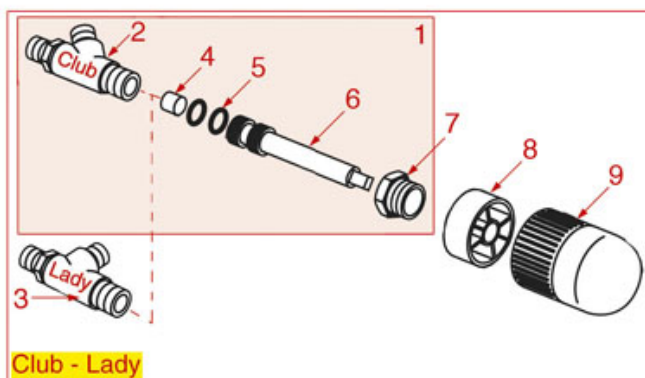

TAP CLUB-LADY-BAR-AMERICA

BRASILIA

Position	LF code no.	Description
5	1186411	O-RING 02031 EPDM
10	1348330	BAR TAP ASSEMBLY
12	1250005	SPRING $\varnothing$ 12,5x28 mm
13	1186117	PTFE FLAT GASKET $\varnothing$ 26x21x2 mm
15	1186161	FLAT EPDM GASKET $\varnothing$ 13x4x4 mm
19	1186117	PTFE FLAT GASKET $\varnothing$ 26x21x2 mm
21	1186057	FLAT EPDM GASKET $\varnothing$ 15.3x7.7x4 mm
23	1250521	SPRING $\varnothing$ 15x17 mm
26	1449331	WATER PIPE
27	1186065	FLAT GASKET $\varnothing$ 12x10x1 mm PTFE
28	1449332	WATER PIPE NOZZLE
29	1449018	WATER PIPE NOZZLE
30	1186066	FLAT GASKET $\varnothing$ 21x15x3 mm EPDM
31	1449335	STEAM PIPE COMPLETE
32	1449020	STEAM NOZZLE
33	1348334	ARTICULATION SCREW
35	1186602	CONICAL PTFE SEAL $\varnothing$ 14.5x10x5 mm
38	1186423	EPDM FLAT GASKET $\varnothing$ 11x4x4 mm
40	1186421	O-RING 02018 EPDM
46	1348344	CHROMIUM-PLATED NUT 3/8
51	1323003	STAINLESS STEEL BALL $\varnothing$ 8 mm
52	1449335	STEAM PIPE COMPLETE
53	1449343	COMPLETE WATER PIPE
54	1348348	WATER/STEAM TAP PIN