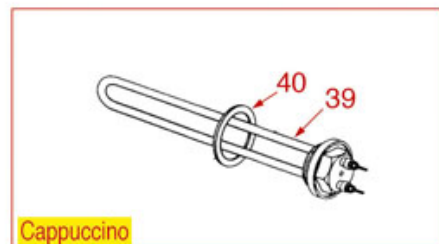

BOILER CENTURY-GRADISCA-PORTOFINO

BRASILIA

Position	LF code no.	Description
1	1515100	BOILER VALVE $\varnothing$ 3/8"M 1.8bar CE-PED
1	1523003	BOILER VALVE $\varnothing$ 3/8"M - 1.6 bar CE/PED
2	1186067	ROUND COPPER GASKET $\varnothing$ 23x17x3 mm
12	1349014	BOILER FITTING $\varnothing$ 1/2"M-1/2"M
13	1341001	LEVEL PROBE $\varnothing$ 1/4"M-125 mm
14	1186047	ROUND COPPER GASKET $\varnothing$ 28x22x3 mm
16	1186618	BOILER GASKET $\varnothing$ 142x130x3 mm
22	1184009	STAINLESS STEEL M8x25 mm STUD
26	1186048	ROUND COPPER GASKET $\varnothing$ 19x13x2.7 mm
29	1449010	INJECTOR PIPE $\varnothing$ 1/4"M
30	1349278	BOILER FITTING $\varnothing$ 1/2"M-1/2"M-1/4"F
32	1186634	TRIANGULAR GASKET FOR HEATING ELEMENT
33	1755002	HEATING ELEMENT 3500W 230V
33	1755003	HEATING ELEMENT 5000W 230V
33	1755005	HEATING ELEMENT 6500W 230V
33	1755217	HEATING ELEMENT 4500W 230/380V
33	1755330	HEATING ELEMENT 1800W 230V
33	1755331	HEATING ELEMENT 3000W 230V
33	1755332	HEATING ELEMENT 4000W 230V
33	1755333	HEATING ELEMENT 5000W 230V
33	1755337	HEATING ELEMENT 3000W 380V
33	1755338	HEATING ELEMENT 4000W 380V
34	1755134	HEATING ELEMENT 2400W 230V
34	1755336	HEATING ELEMENT 1800W 230V
34	1755633	HEATING ELEMENT 1800W 110V
34	1755634	HEATING ELEMENT 2400W 110V
36	1186623	PTFE FLAT GASKET $\varnothing$ 53x43x3 mm
38	3186606	O-RING 0144 EPDM
39	1755637	HEATING ELEMENT 1400W 110V