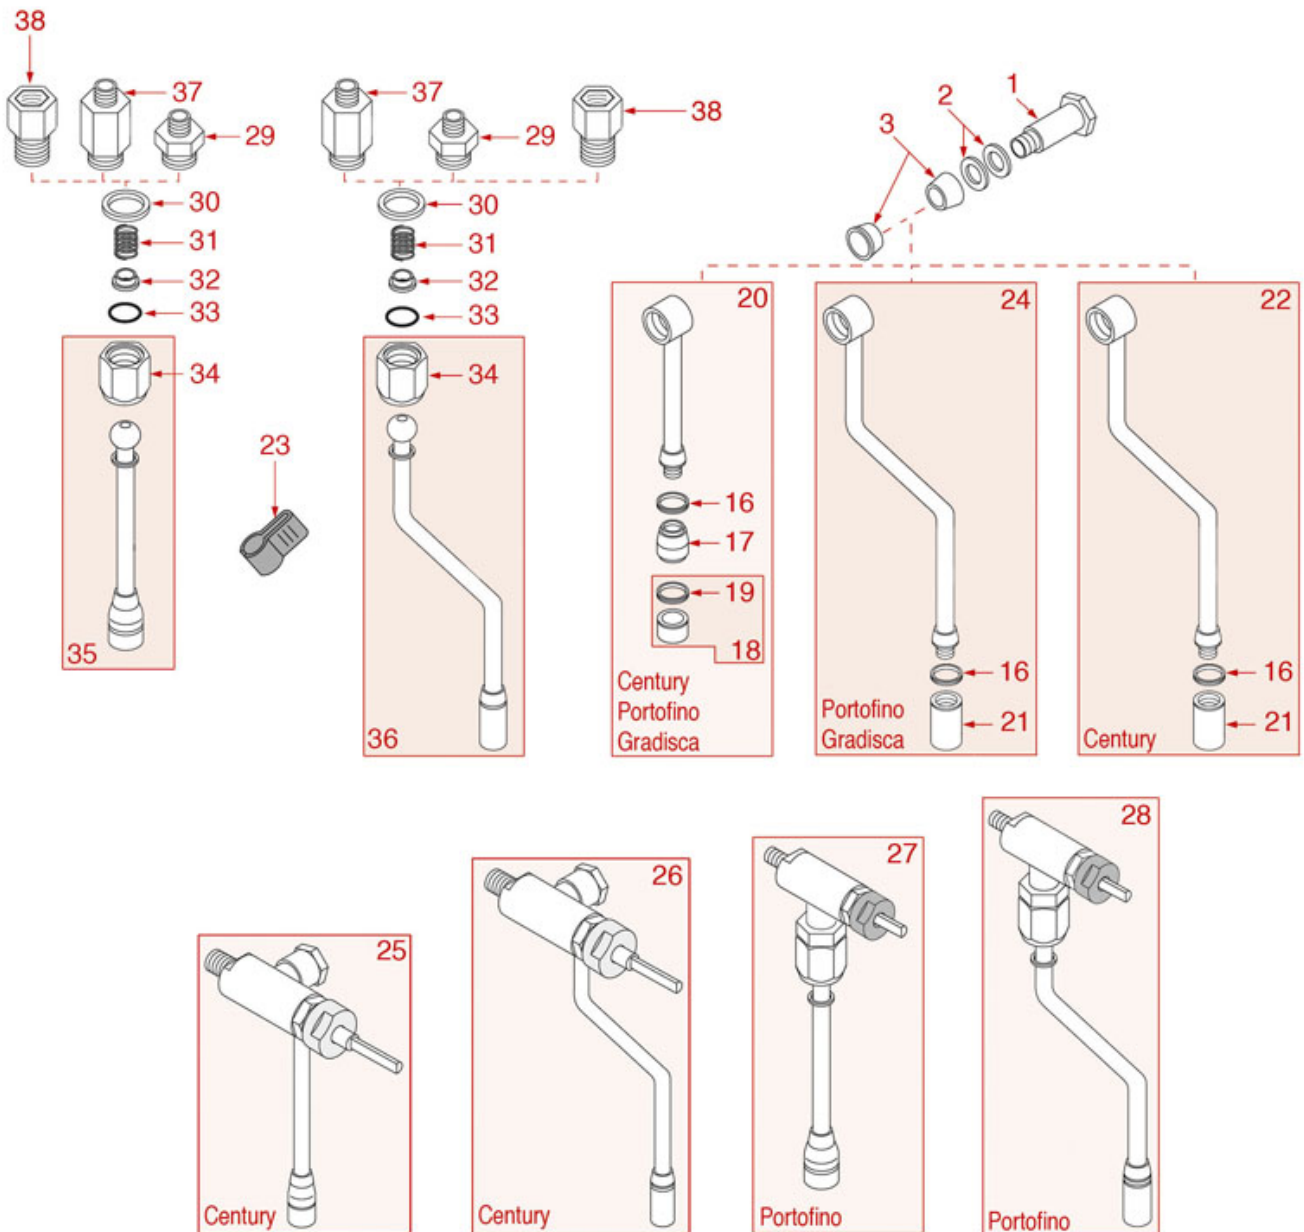

WATER-STEAM TAP WITH RUBBER SEAL

BRASILIA

Position	LF code no.	Description
1	1348334	ARTICULATION SCREW
3	1186602	CONICAL PTFE SEAL $\varnothing$ 14.5x10x5 mm
5	1186044	COPPER FLAT GASKET $\varnothing$ 24x20x1 mm
6	1348025	HEXAGONAL NUT M3
7	1186311	NBR FLAT GASKET $\varnothing$ 13x4x4 mm
8	1186556	O-RING R6 EPDM
10	1250074	SPRING $\varnothing$ 10.5x27 mm
15	1348356	RUBBER SEAL TAP 2000
16	1186065	FLAT GASKET $\varnothing$ 12x10x1 mm PTFE
17	1449332	WATER PIPE NOZZLE
18	1449018	WATER PIPE NOZZLE
19	1186066	FLAT GASKET $\varnothing$ 21x15x3 mm EPDM
20	1449331	WATER PIPE
21	1449020	STEAM NOZZLE
23	1186080	STEAM PIPE CLIP $\varnothing$ 10 mm
24	1449335	STEAM PIPE COMPLETE
29	3349322	NICHEL-PLATED FITTING $\varnothing$ 1/8"M-3/8"M
30	1186067	ROUND COPPER GASKET $\varnothing$ 23x17x3 mm
31	1250151	SPRING $\varnothing$ 12x15 mm FOR STEAM PIPE
32	1186670	STEAM PIPE ARTICULATION BUSHING $\varnothing$ 12x5mm
33	3060608	O-RING O3050 EPDM
34	1349064	NUT $\varnothing$ 3/8"F FOR WATER STEAM PIPE
35	1449012	COMPLETE WATER PIPE