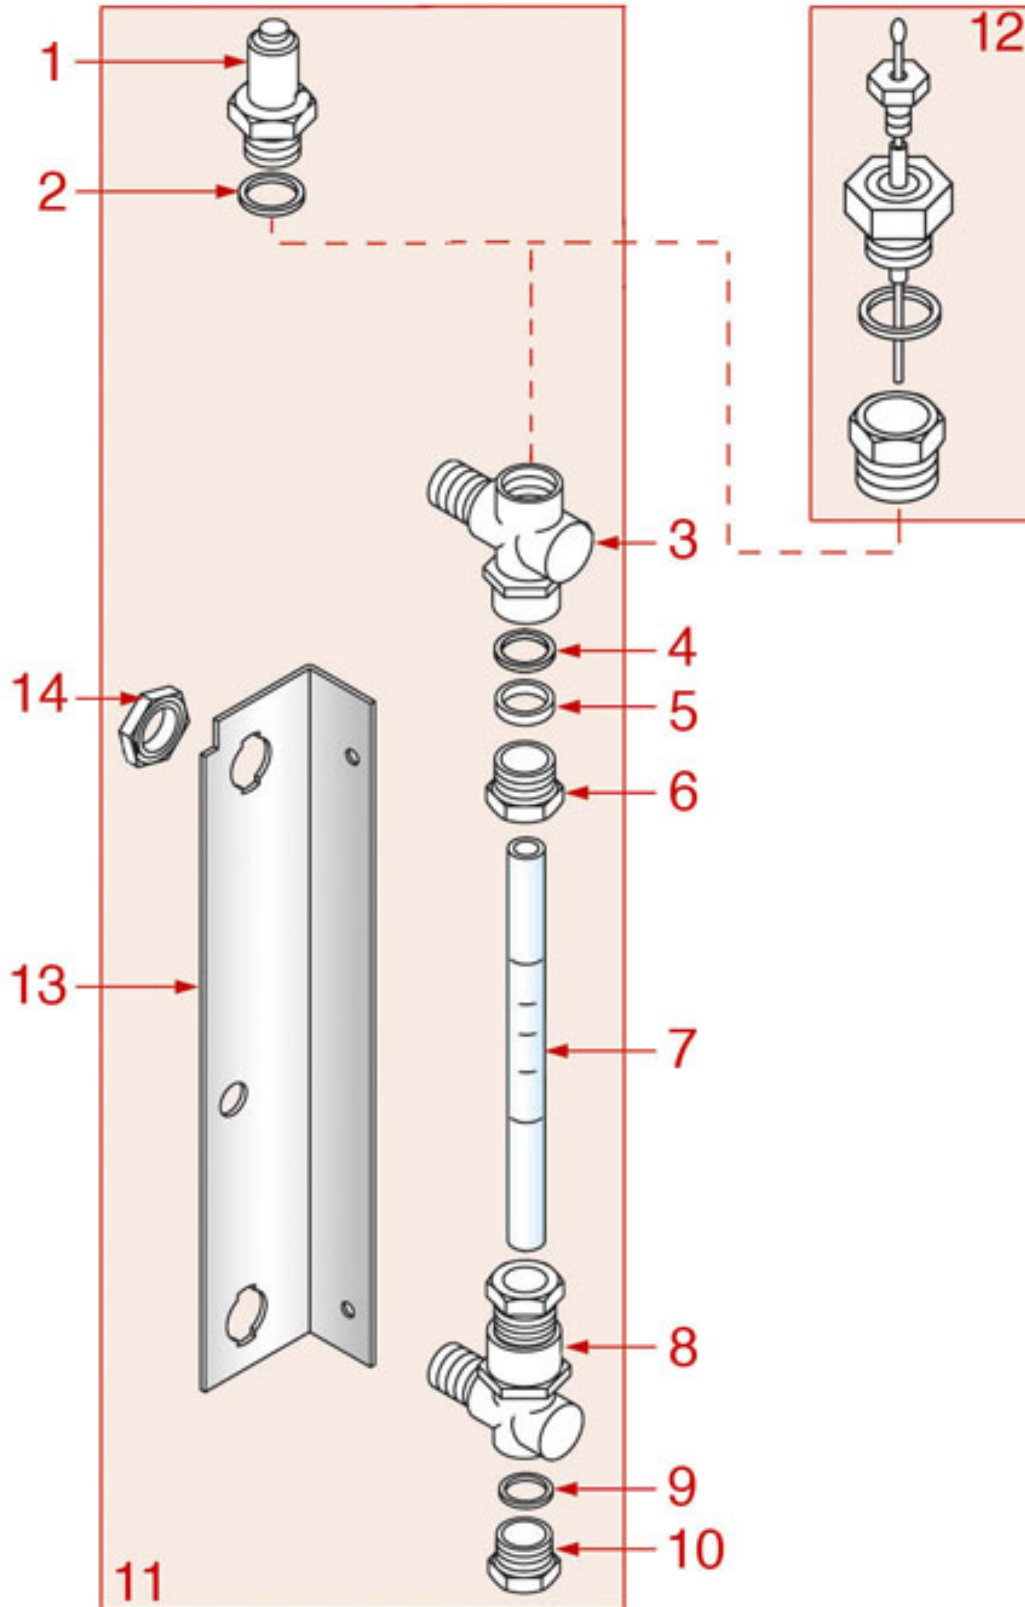

LEVEL GROUP

BF0801

BRASILIA

Position	LF code no.	Description
1	1523004	BOILER VALVE $\varnothing$ 1/4"M
2	1186039	ASBESTOS FREE FLAT GASKET $\varnothing$ 17x13x2 mm
3	1349008	LEVEL BODY
4	1186318	O-RING 03043 EPDM
5	1786037	STUFFING GLAND RING $\varnothing$ 15x11.5x3 mm
6	1349070	FITTING $\varnothing$ 3/8"M HOLE $\varnothing$ 12 mm
7	1520522	LEVEL GLASS $\varnothing$ 11x135 mm SILK-SCREEN PRIN
8	1349008	LEVEL BODY
9	1186619	COPPER FLAT GASKET $\varnothing$ 18x14x1.5 mm
10	1439049	LEVEL CAP $\varnothing$ 1/4"M
11	1201001	LEVEL GLASS ASSEMBLY
12	1341001	LEVEL PROBE $\varnothing$ 1/4"M-125 mm