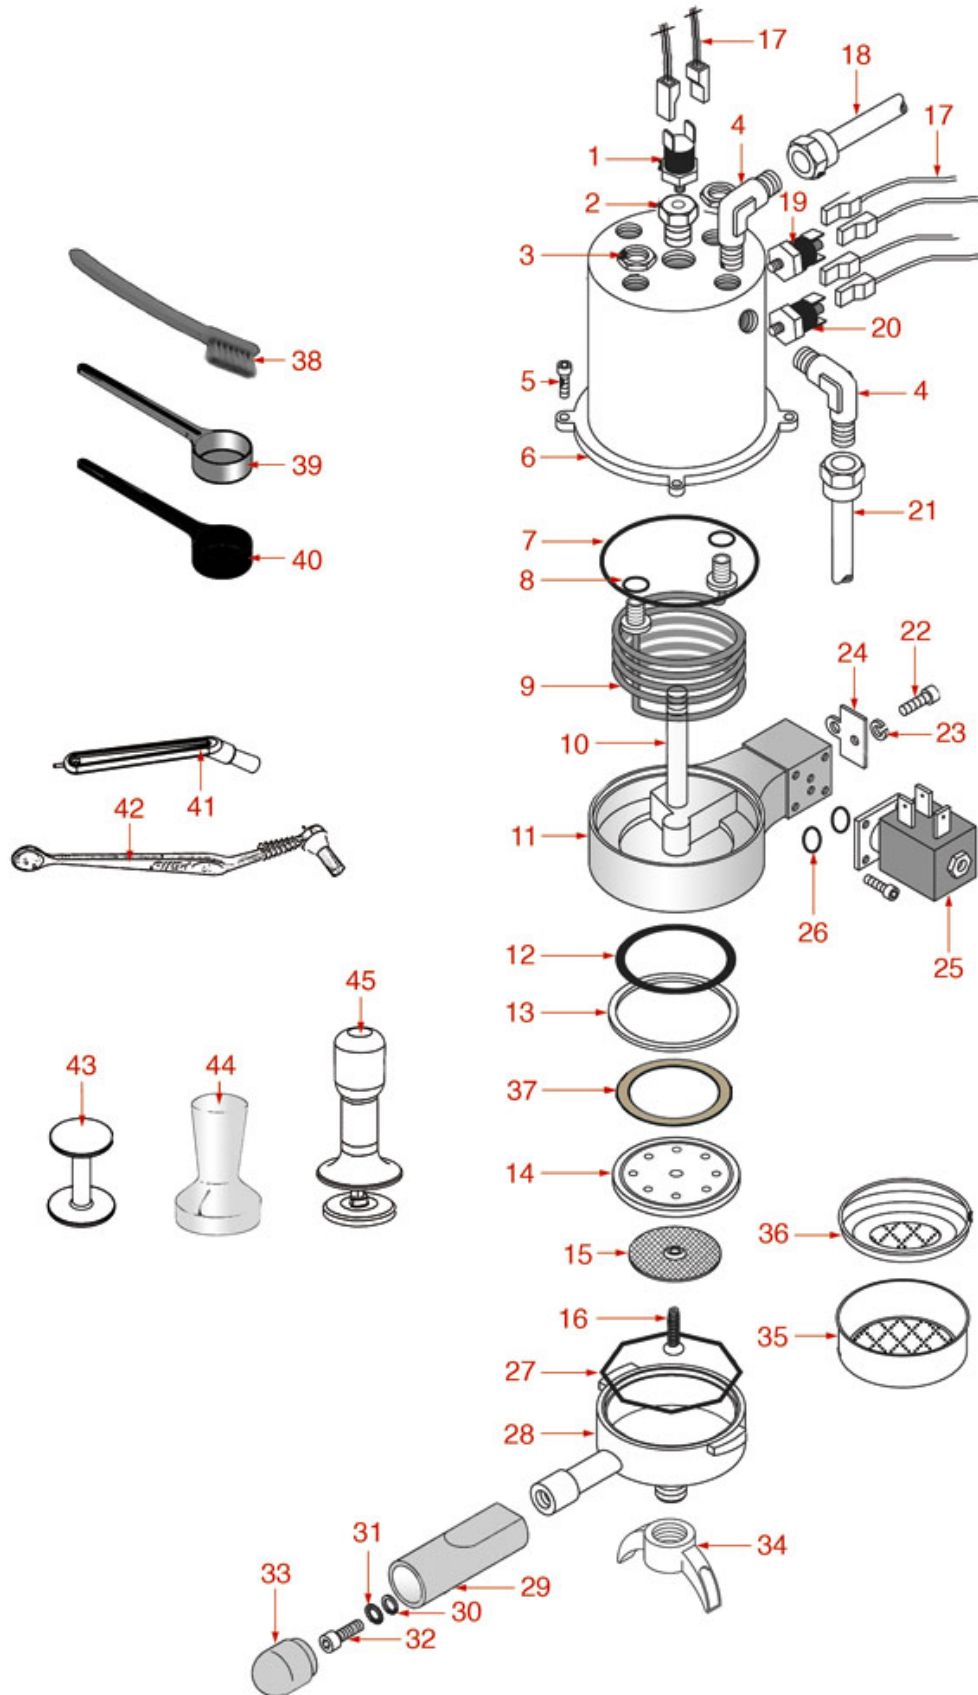

BREW GROUP CLUB-LADY

CLUB-LADY

BRASILIA

Position	LF code no.	Description
1	1443005	CONTACT THERMOSTAT 98°C M4
1	1443400	CONTACT THERMOSTAT 107°C M4
1	3443026	CONTACT THERMOSTAT 110°C M4
3	1755006	NUT ø 1/4"
4	1349013	L-FITTING ø 1/8"M-1/8"M NICKEL-PLATED
5	1184006	LOW CYLINDER HEAD SCREW M4x12
7	1186625	GASKET OR 03281 EPDM
8	3060608	O-RING O3050 EPDM
9	1755340	HEATING ELEMENT 1200W 220V
9	1755638	HEATING ELEMENT 1200W 110V
12	3160044	O-RING 03187 EPDM
13	1186063	FILTER HOLDER GASKET ø 64x55x5 mm
15	1081002	SHOWER SCREEN ø 51.5 mm
16	1528501	COUNTERSUNK HEAD SCREWS WITH SHELLM5x12
19	1443004	CONTACT THERMOSTAT 145°C M4
20	1443002	CONTACT THERMOSTAT 165°C M4
24	1186059	COFFEE GROUP GASKET 35x32x1.5 mm
25	1120004	3-WAY SOLENOID VALVE OLAB 230V 50Hz
26	1186611	O-RING 02025 RED SILICONE
26	1186612	O-RING 02025 VITON
27	1250101	FILTER BLOCKING SPRING ø 1,00 mm INOX
30	1528008	WASHER FLAT M8
31	1186058	COGGED WASHER EXTERNAL M8
32	1528026	CYLINDER HEAD SCREW M8x20
34	1022524	DOUBLE SPOUT ø 3/8"
35	1160337	2-CUP FILTER 14 GRAMS
37	1190007	RUBBER PIECE ø 64x53x1 mm EPDM
37	1190101	PAPER SEAL ø 64x53x0.7 mm
38	1384002	BRUSH FOR MAINTENANCE
39	1069002	STAINLESS STEEL MEASURING SPOON 20 ml
40	1069001	PLASTIC MEASURING SPOON 20 ml
41	1384001	BRUSH FOR COFFEE SHOWER
42	1384003	BLACK SHOWER CLEANING BRUSH
43	1385002	NYLON COFFEE TAMPER ø 50/57 mm
44	1385054	ANODISED ALUMINUM TAMPER ø 53 mm
45	1385601	DYNAMOMETRIC MANUAL TAMPER ø 52 mm