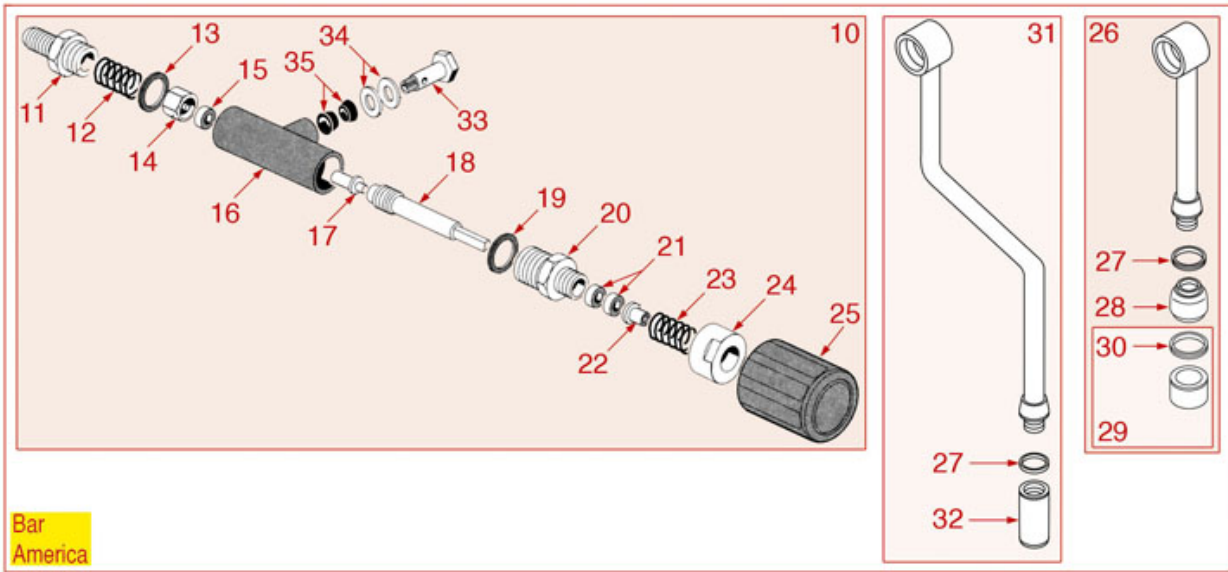

TAP CLUB-LADY-BAR-AMERICA

BRASILIA

Position	LF code no.	Description
5	1186411	O-RING 02031 EPDM
10	1348330	BAR TAP ASSEMBLY
12	1250005	SPRING $\varnothing$ 12,5x28 mm
13	1186117	PTFE FLAT GASKET $\varnothing$ 26x21x2 mm
15	1186161	FLAT EPDM GASKET $\varnothing$ 13x4x4 mm
19	1186117	PTFE FLAT GASKET $\varnothing$ 26x21x2 mm
21	1186057	FLAT EPDM GASKET $\varnothing$ 15.3x7.7x4 mm
23	1250521	SPRING $\varnothing$ 15x17 mm
26	1449331	WATER PIPE
27	1186065	FLAT GASKET $\varnothing$ 12x10x1 mm PTFE
28	1449332	WATER PIPE NOZZLE
29	1449018	WATER PIPE NOZZLE
30	1186066	FLAT GASKET $\varnothing$ 21x15x3 mm EPDM
31	1449335	STEAM PIPE COMPLETE
32	1449020	STEAM NOZZLE
33	1348334	ARTICULATION SCREW
35	1186602	CONICAL PTFE SEAL $\varnothing$ 14.5x10x5 mm
38	1186423	EPDM FLAT GASKET $\varnothing$ 11x4x4 mm
40	1186421	O-RING 02018 EPDM
46	1348344	CHROMIUM-PLATED NUT 3/8
51	1323003	STAINLESS STEEL BALL $\varnothing$ 8 mm
52	1449335	STEAM PIPE COMPLETE
53	1449343	COMPLETE WATER PIPE
54	1348348	WATER/STEAM TAP PIN