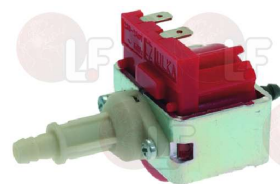

BRASILIA 07548.2.00.08

1331024 VIBRATORY PUMP NME 4 16W 230/240V 50Hz

hose-end fitting \varnothing 6.6 mm - \varnothing 5 mm
pressure max 2.5 bar
water temperature max 20°C
integrated diode (1N 4007P)
lead connector 4.7x0.8 mm