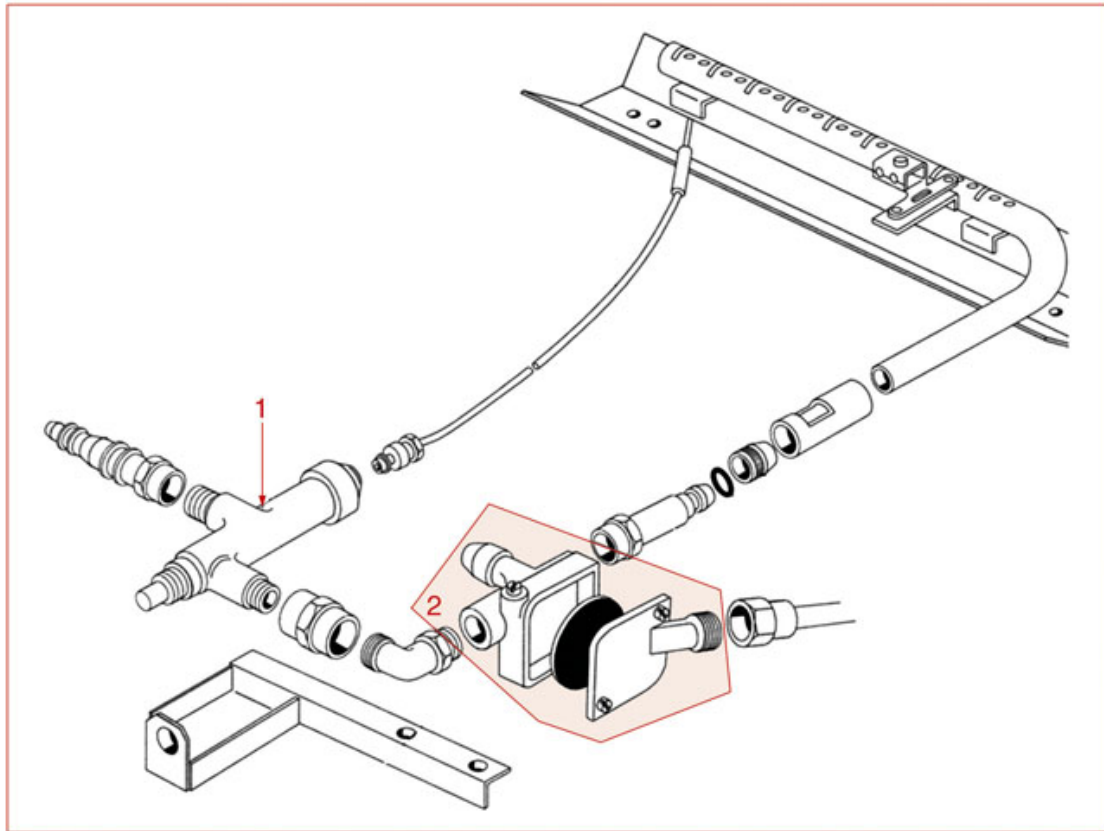

GAS SYSTEM

BRASILIA

Position	LF code no.	Description
1	3523002	VALVE M1 $\varnothing$ 1/4"MM
1	3523006	NUT M12x1 FOR M1 VALVE
1	3523007	RING NUT M12x1 FOR M1 VALVE
1	3523052	VALVE M1 $\varnothing$ 3/8"MM
4	3440011	SLOTTED FITTING M9x1
5	3440027	THERMOCOUPLE SIT M8x1 32 cm
5	3440028	THERMOCOUPLE SIT M8x1 60 cm
5	3440053	THERMOCOUPLE SIT M8x1 60 cm THREAD M8x1