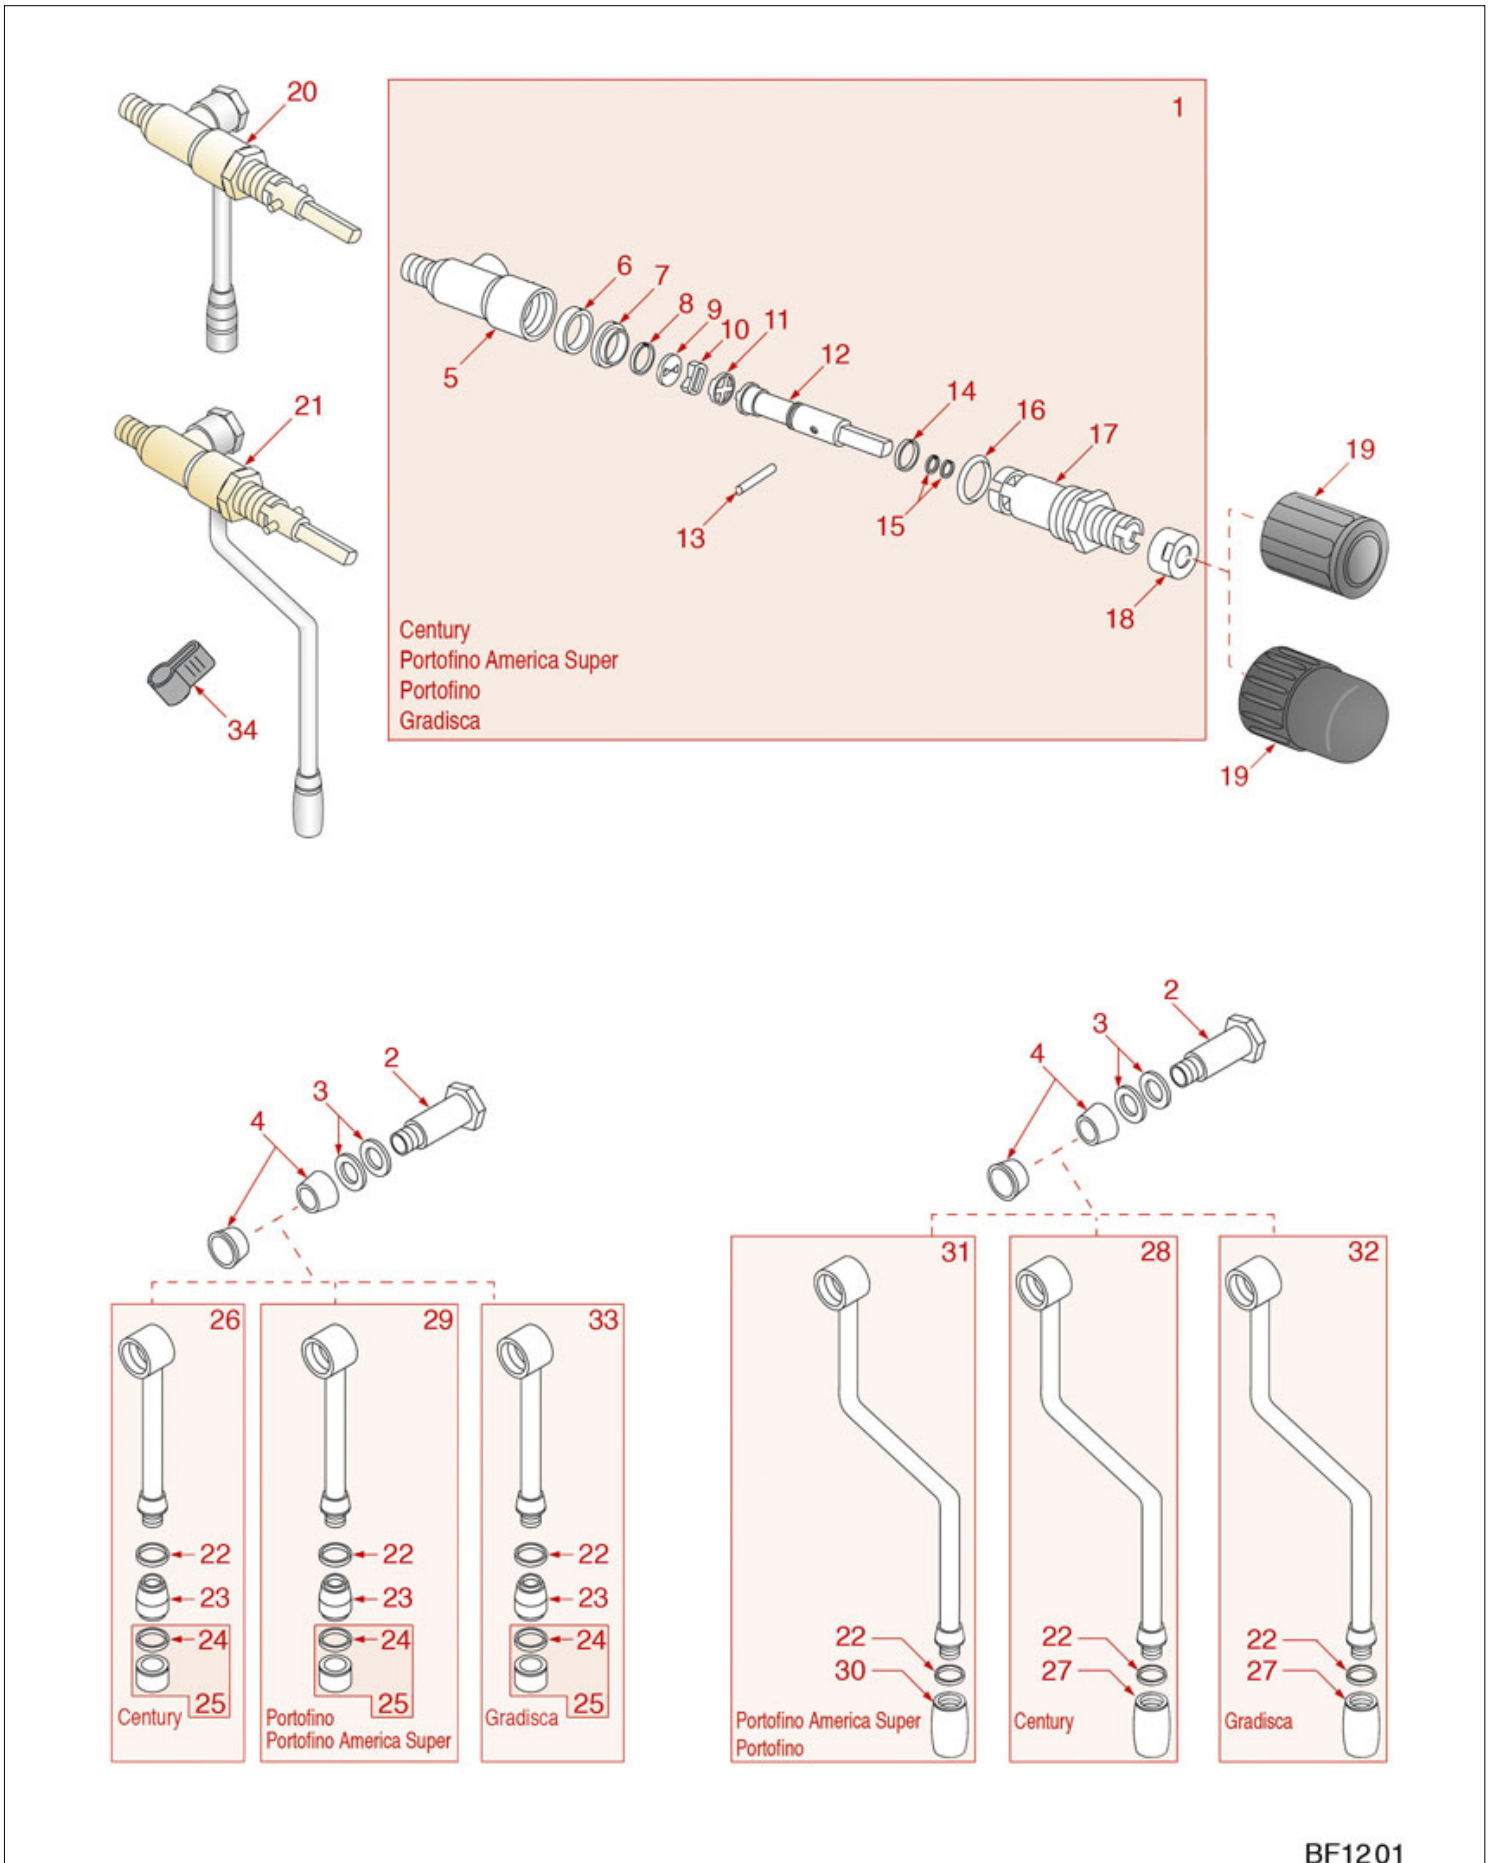

CERAMIC WATER-STEAM TAP

BRASILIA

Position	LF code no.	Description
2	1348334	ARTICULATION SCREW
4	1186602	CONICAL PTFE SEAL $\varnothing$ 14.5x10x5 mm
13	1348216	CLASP $\varnothing$ 2x16 mm
14	1186661	FLAT PTFE GASKET $\varnothing$ 13x15.5x1 mm
15	1186611	O-RING 02025 RED SILICONE
16	1186833	O-RING 03100 EPDM
22	1186065	FLAT GASKET $\varnothing$ 12x10x1 mm PTFE
23	1449332	WATER PIPE NOZZLE
24	1186066	FLAT GASKET $\varnothing$ 21x15x3 mm EPDM
25	1449018	WATER PIPE NOZZLE
26	1449343	COMPLETE WATER PIPE
27	1449016	STEAM SPRINKLER $\varnothing$ 1/8" F 4 HOLES
28	1449335	STEAM PIPE COMPLETE
29	1449331	WATER PIPE
30	1449020	STEAM NOZZLE
31	1449335	STEAM PIPE COMPLETE
34	1186080	STEAM PIPE CLIP $\varnothing$ 10 mm