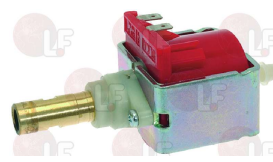

BRASILIA 07548.2.00.08

1331024 VIBRATORY PUMP NME 4 16W 230/240V 50Hz

hose-end fitting $\varnothing$ 6.6 mm - $\varnothing$ 5 mm
pressure max 2.5 bar
water temperature max 20°C
integrated diode (1N 4007P)
lead connector 4.7x0.8 mm