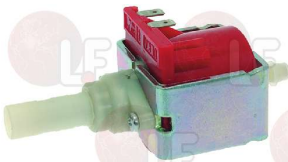

BRASILIA 11723.4.00.08

1122735 VIBRATORY PUMP EX5 48W 230V 50Hz

fittings $\varnothing$ 1/8" - $\varnothing$ 6 mm
pressure max 15 bar
water temperature max 20°C
integrated diode (1N 4007P)
lead connector 6.3x0.8 mm