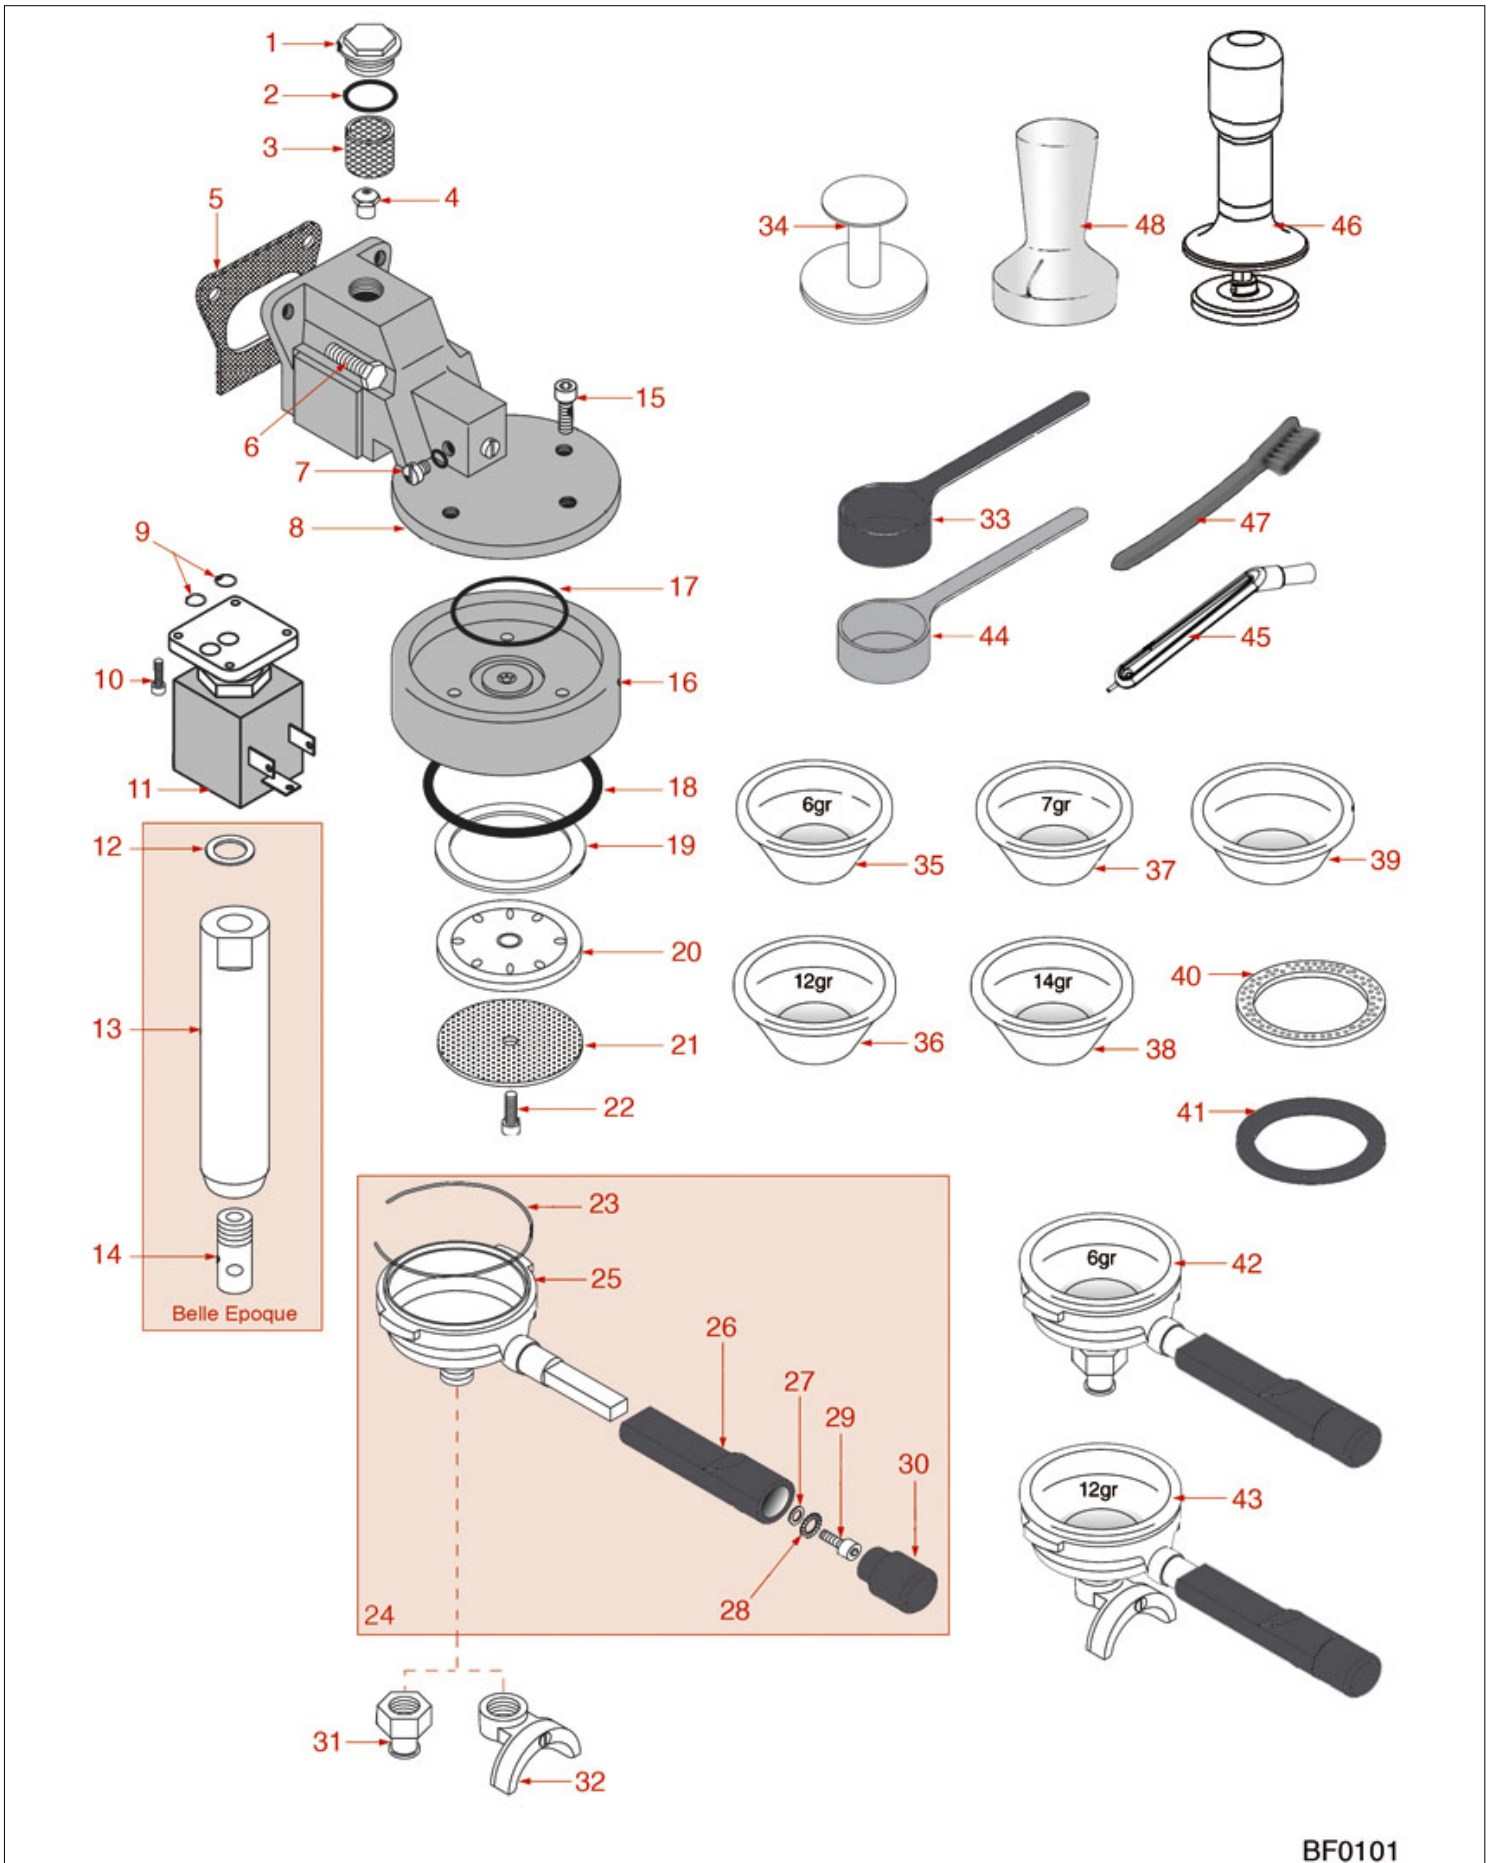

Suitable universal spare parts may not be included

BREW GROUP FIRST SERIES

BF0101

BRASILIA

Position	LF code no.	Description
1	1439003	CAP ø 18 mm FOR BREW GROUP
2	1186414	O-RING 0119 EPDM
3	1160501	WATER FILTER ø 14x10x12 mm
4	1500530	NOZZLE M5x1 HOLE ø 0.75 mm
5	1186652	COFFEE GROUP GASKET 77x51x3 mm
6	1184008	HEXAGON HEAD SCREW M8x25
7	1501003	CAP ø 1/8" M FOR BREW GROUP
9	1186611	O-RING 02025 RED SILICONE
9	1186612	O-RING 02025 VITON
10	1455034	CYLINDER HEAD SCREW M4x10
11	1120101	3-WAY SOLENOID VALVE PARKER 115V 50/60Hz
11	1120330	3-WAY SOLENOID VALVE LUCIFER 240V 50Hz
11	1120335	3-WAY SOLENOID VALVE PARKER 230V 50/60Hz
13	1449025	DRAIN PIPE
15	1184012	CYLINDER HEAD SCREW M5x10
17	1186655	O-RING 04131 EPDM
17	3160044	O-RING 03187 EPDM
18	3160044	O-RING 03187 EPDM
19	1186654	FILTER HOLDER GASKET ø 70x57x8 mm
19	1186656	FILTER HOLDER GASKET ø 67x56x6 mm
19	1186657	FILTER HOLDER GASKET ø 66x56x6 mm
19	1486018	FILTERHOLDER GASKET ø 66x56.5x5.3 mm
21	1081002	SHOWER SCREEN ø 51.5 mm
22	1528501	COUNTERSUNK HEAD SCREWS WITH SHELL M5x12
23	1250101	FILTER BLOCKING SPRING ø 1,00 mm INOX
26	1241067	FILTER KNOB M12
26	1241501	FILTER HOLDER HANDLE M12
27	1528008	WASHER FLAT M8
28	1186058	COGGED WASHER EXTERNAL M8
29	1528026	CYLINDER HEAD SCREW M8x20
31	1022501	SINGLE SPOUT ø 3/8"
31	1022503	STRAIGHT SINGLE SPOUT ø 3/8"
32	1022502	DOUBLE SPOUT ø 3/8"
33	1069001	PLASTIC MEASURING SPOON 20 ml
34	1385002	NYLON COFFEE TAMPER ø 50/57 mm
35	1160251	1 CUP FILTER 6 g
36	1160252	2-CUP FILTER 12 GRAMS
37	1160335	1 CUP FILTER 7 g
38	1160337	2-CUP FILTER 14 GRAMS
39	1160339	BLIND FILTER
40	1190001	PAPER SHIM ø 73x59x0.8 mm
40	1190021	PAPER SEAL ø 66x58x0.8 mm
41	1190002	RUBBER SHIM ø 73x59x1 mm EPDM
44	1069002	STAINLESS STEEL MEASURING SPOON 20 ml
45	1384001	BRUSH FOR COFFEE SHOWER
46	1385600	DYNAMOMETRIC MANUAL COFFEE TAMPER ø 57mm
47	1384002	BRUSH FOR MAINTENANCE
48	1385053	ANODISED ALUMINUM TAMPER ø 58 mm