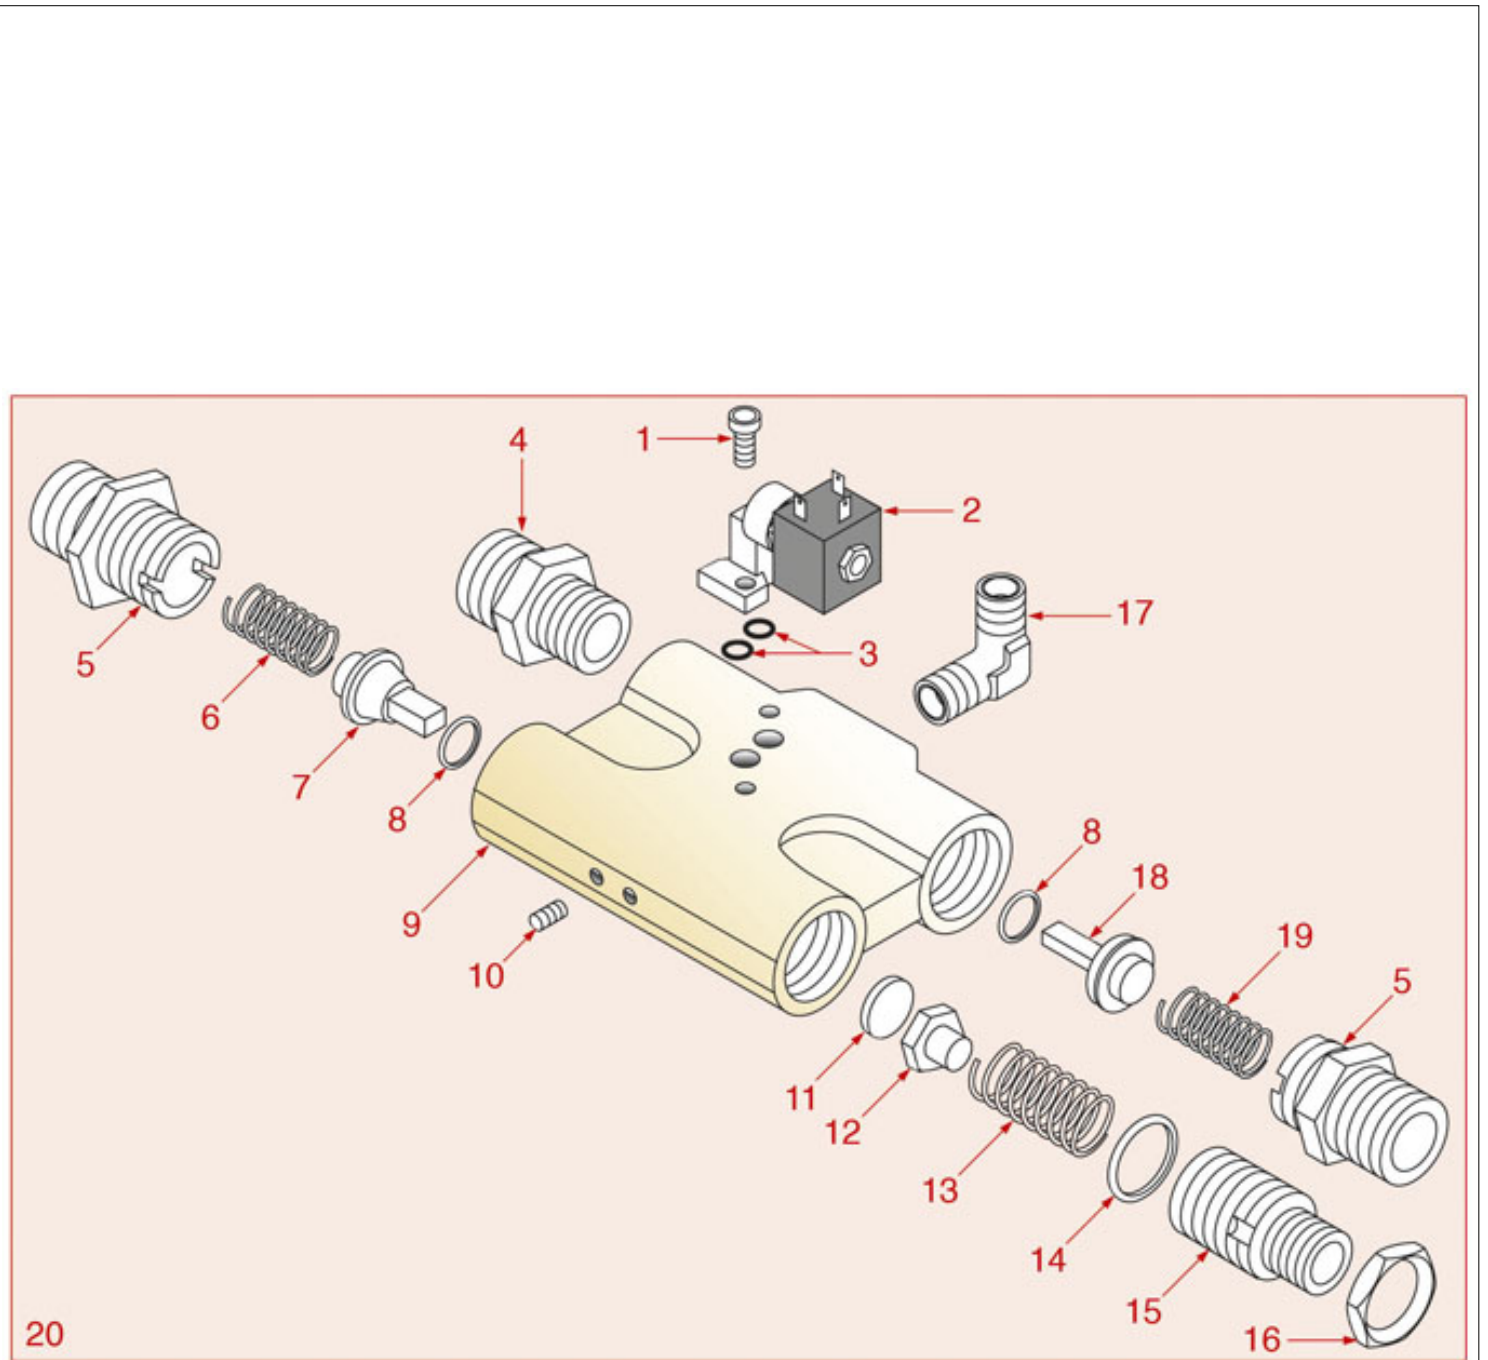

VALVE GROUP MIGNON

BF0901

BRASILIA

Position	LF code no.	Description
2	1120340	2-WAY SOLENOID VALVE OLAB 230V 50Hz
3	1186611	O-RING 02025 RED SILICONE
3	1186612	O-RING 02025 VITON
6	1250201	NON-RETURN VALVE SPRING $\varnothing$ 8x20 mm
7	1523539	SQUARE NON-RETURN VALVE
8	1186411	O-RING 02031 EPDM
11	1186412	BLIND GASKET $\varnothing$ 11x4 mm EPDM
13	1250203	SPRING $\varnothing$ 11x30 mm
14	1186414	O-RING 0119 EPDM
17	1349013	L-FITTING $\varnothing$ 1/8"M-1/8"M NICKEL-PLATED
18	1523401	SQUARE NON-RETURN VALVE
19	1250202	SPRING $\varnothing$ 8x30 mm