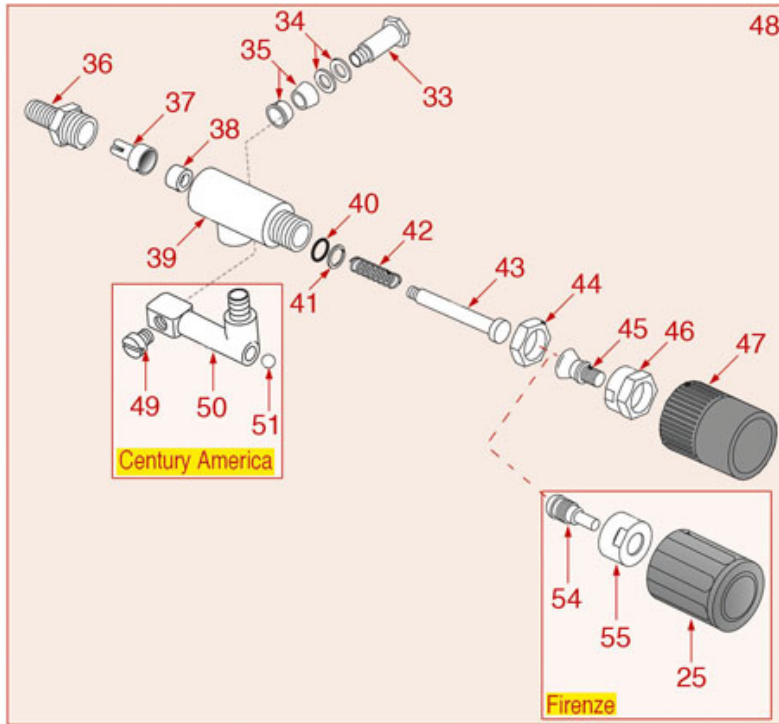

WATER-STEAM TAP WITH RUBBER SEAL

BRASILIA

Position	LF code no.	Description
1	1348334	ARTICULATION SCREW
3	1186602	CONICAL PTFE SEAL \varnothing 14.5x10x5 mm
5	1186044	COPPER FLAT GASKET \varnothing 24x20x1 mm
6	1348025	HEXAGONAL NUT M3
7	1186311	NBR FLAT GASKET \varnothing 13x4x4 mm
8	1186556	O-RING R6 EPDM
10	1250074	SPRING \varnothing 10.5x27 mm
15	1348356	RUBBER SEAL TAP 2000
16	1186065	FLAT GASKET \varnothing 12x10x1 mm PTFE
17	1449332	WATER PIPE NOZZLE
18	1449018	WATER PIPE NOZZLE
19	1186066	FLAT GASKET \varnothing 21x15x3 mm EPDM
20	1449331	WATER PIPE
21	1449020	STEAM NOZZLE
23	1186080	STEAM PIPE CLIP \varnothing 10 mm
24	1449335	STEAM PIPE COMPLETE
29	3349322	NICHEL-PLATED FITTING \varnothing 1/8"M-3/8"M
30	1186067	ROUND COPPER GASKET \varnothing 23x17x3 mm
31	1250151	SPRING \varnothing 12x15 mm FOR STEAM PIPE
32	1186670	STEAM PIPE ARTICULATION BUSHING \varnothing 12x5mm
33	3060608	O-RING O3050 EPDM
34	1349064	NUT \varnothing 3/8"F FOR WATER STEAM PIPE
35	1449012	COMPLETE WATER PIPE

TAP CLUB-LADY-BAR-AMERICA

BRASILIA

Position	LF code no.	Description
5	1186411	O-RING 02031 EPDM
10	1348330	BAR TAP ASSEMBLY
12	1250005	SPRING \varnothing 12,5x28 mm
13	1186117	PTFE FLAT GASKET \varnothing 26x21x2 mm
15	1186161	FLAT EPDM GASKET \varnothing 13x4x4 mm
19	1186117	PTFE FLAT GASKET \varnothing 26x21x2 mm
21	1186057	FLAT EPDM GASKET \varnothing 15.3x7.7x4 mm
23	1250521	SPRING \varnothing 15x17 mm
26	1449331	WATER PIPE
27	1186065	FLAT GASKET \varnothing 12x10x1 mm PTFE
28	1449332	WATER PIPE NOZZLE
29	1449018	WATER PIPE NOZZLE
30	1186066	FLAT GASKET \varnothing 21x15x3 mm EPDM
31	1449335	STEAM PIPE COMPLETE
32	1449020	STEAM NOZZLE
33	1348334	ARTICULATION SCREW
35	1186602	CONICAL PTFE SEAL \varnothing 14.5x10x5 mm
38	1186423	EPDM FLAT GASKET \varnothing 11x4x4 mm
40	1186421	O-RING 02018 EPDM
46	1348344	CHROMIUM-PLATED NUT 3/8
51	1323003	STAINLESS STEEL BALL \varnothing 8 mm
52	1449335	STEAM PIPE COMPLETE
53	1449343	COMPLETE WATER PIPE
54	1348348	WATER/STEAM TAP PIN