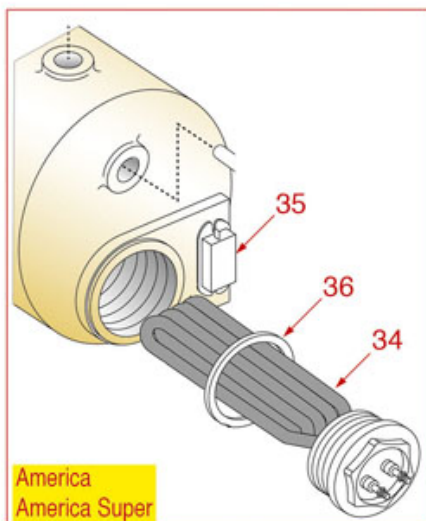

BOILER CENTURY-GRADISCA-PORTOFINO

BRASILIA

Position	LF code no.	Description
1	1515100	BOILER VALVE $\varnothing$ 3/8"M 1.8bar CE-PED
1	1523003	BOILER VALVE $\varnothing$ 3/8"M - 1.6 bar CE/PED
2	1186067	ROUND COPPER GASKET $\varnothing$ 23x17x3 mm
12	1349014	BOILER FITTING $\varnothing$ 1/2"M-1/2"M
13	1341001	LEVEL PROBE $\varnothing$ 1/4"M-125 mm
14	1186047	ROUND COPPER GASKET $\varnothing$ 28x22x3 mm
16	1186618	BOILER GASKET $\varnothing$ 142x130x3 mm
22	1184009	STAINLESS STEEL M8x25 mm STUD
26	1186048	ROUND COPPER GASKET $\varnothing$ 19x13x2.7 mm
29	1449010	INJECTOR PIPE $\varnothing$ 1/4"M
30	1349278	BOILER FITTING $\varnothing$ 1/2"M-1/2"M-1/4"F
32	1186634	TRIANGULAR GASKET FOR HEATING ELEMENT
33	1755002	HEATING ELEMENT 3500W 230V
33	1755003	HEATING ELEMENT 5000W 230V
33	1755005	HEATING ELEMENT 6500W 230V
33	1755217	HEATING ELEMENT 4500W 230/380V
33	1755330	HEATING ELEMENT 1800W 230V
33	1755331	HEATING ELEMENT 3000W 230V
33	1755332	HEATING ELEMENT 4000W 230V
33	1755333	HEATING ELEMENT 5000W 230V
33	1755337	HEATING ELEMENT 3000W 380V
33	1755338	HEATING ELEMENT 4000W 380V
34	1755134	HEATING ELEMENT 2400W 230V
34	1755336	HEATING ELEMENT 1800W 230V
34	1755633	HEATING ELEMENT 1800W 110V
34	1755634	HEATING ELEMENT 2400W 110V
36	1186623	PTFE FLAT GASKET $\varnothing$ 53x43x3 mm
38	3186606	O-RING 0144 EPDM
39	1755637	HEATING ELEMENT 1400W 110V