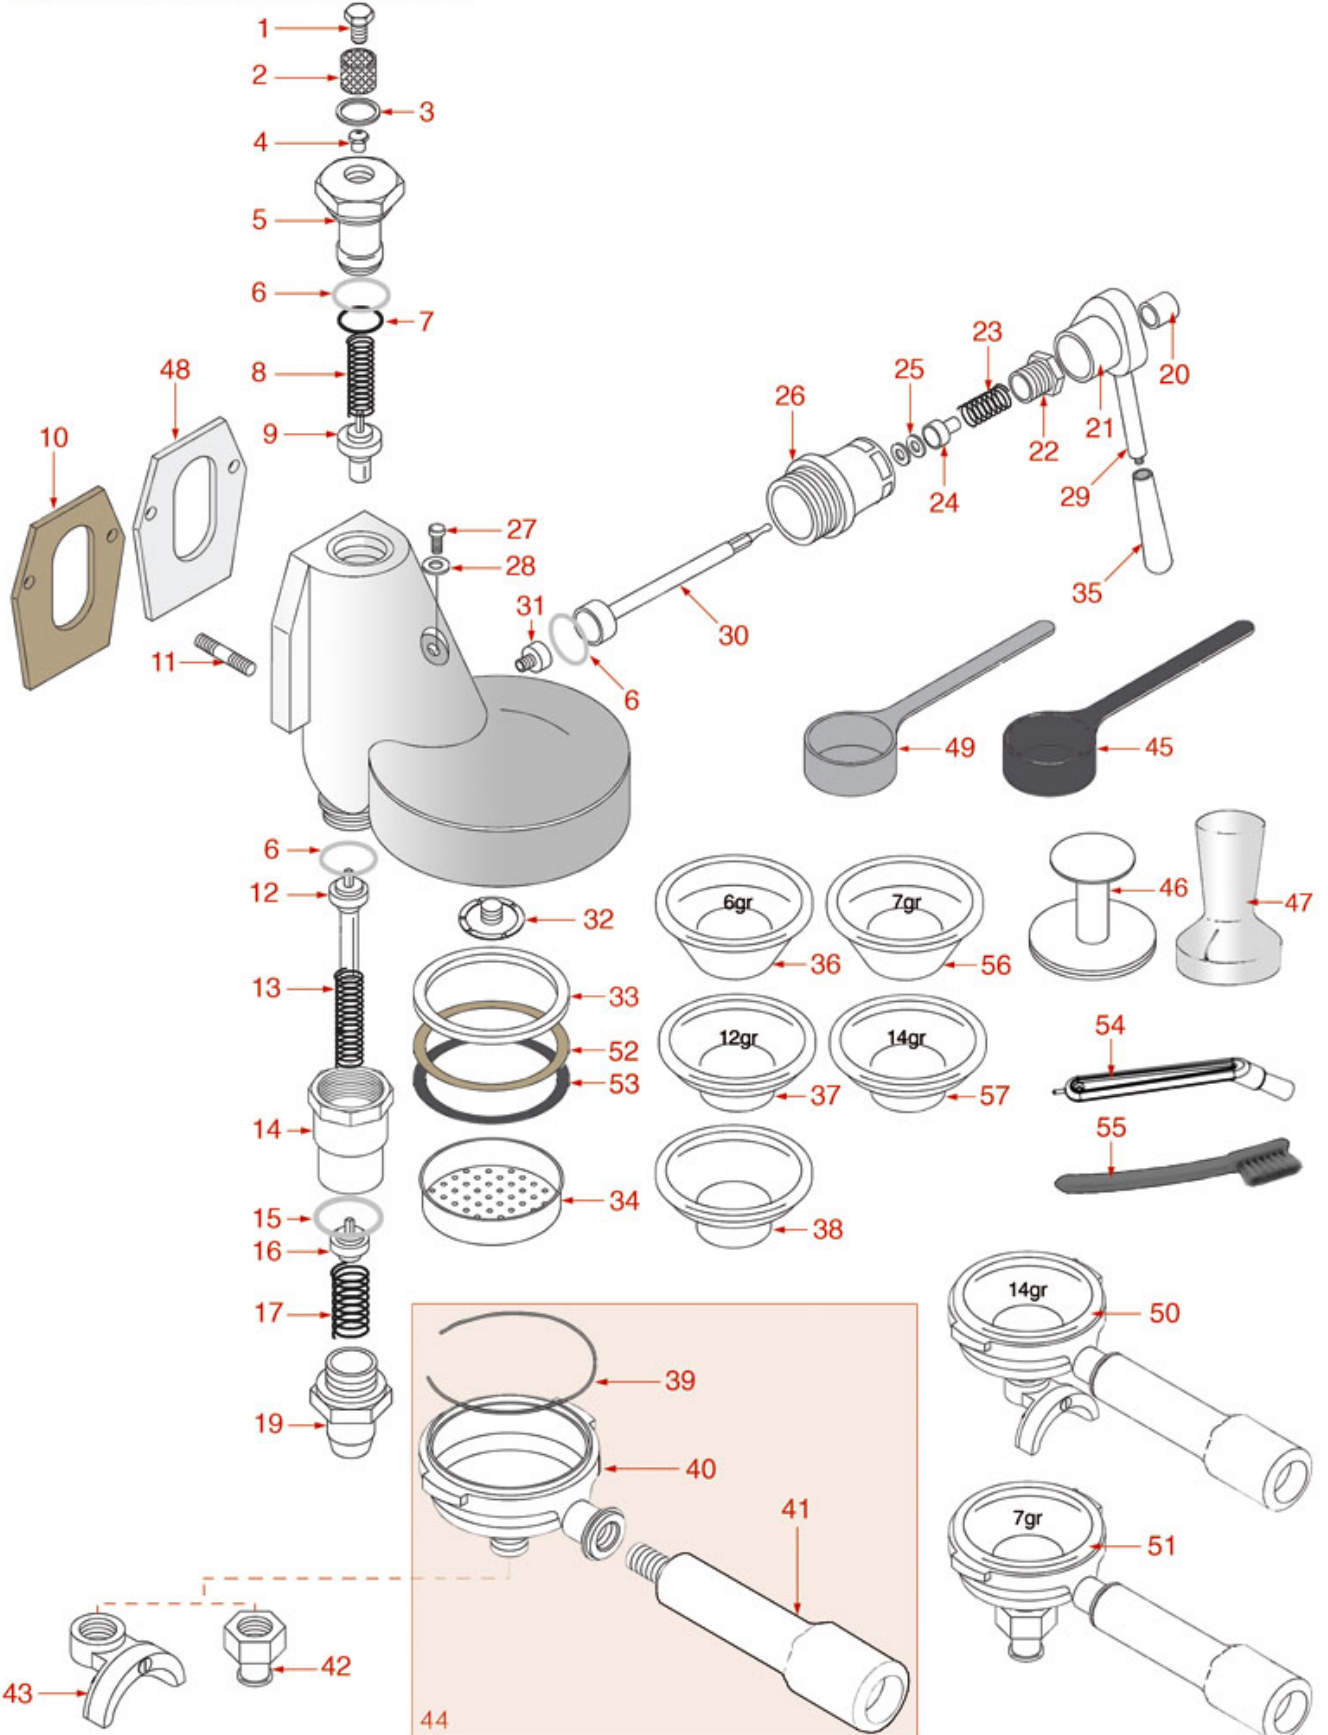

GROUP CENTURY-PORTOFINO-GRADISCA

CENTURY-PORTOFINO-GRADISCA

BF0301

Positions without LF code no.: upon request

BRASILIA

Position	LF code no.	Description
1	1439001	CAP ø 16 mm FOR BREW GROUP
2	1160517	WATER FILTER ø 8.5x22 mm
3	1186326	PTFE FLAT GASKET ø 22x16x2 mm
4	1501522	NOZZLE M6x1 HOLE ø 0,75 mm
5	1027016	UPPER CHROMIUM-PLATED SLEEVE
6	1186328	PTFE FLAT GASKET ø 35x30x2 mm
7	1186591	O-RING 0128 VITON
8	1250537	SPRING ø 14x45 mm
9	1523053	COMPLETE SPOUT VALVE
10	1186384	COFFEE GROUP GASKET 80x70x2 mm
11	1184009	STAINLESS STEEL M8x25 mm STUD
12	1523452	COMPLETE DRAIN VALVE
13	1250537	SPRING ø 14x45 mm
14	1027002	OUTLET CHROMIUM-PLATED SLEEVE
15	1186117	PTFE FLAT GASKET ø 26x21x2 mm
16	1523453	COMPLETE DRAIN VALVE
17	1250515	SPRING ø 14x33 mm
19	1349537	DRAIN CHROMIUM-PLATED FITTING
20	1225002	CHROMIUM-PLATED CAP M6
21	1191022	CHROMIUM-PLATED CAM
22	1439533	STUFFING GLAND CHROME-PLATED FITTING
23	1250011	SPRING ø 14.6x21 mm RUBBERPIECE LOCKING
24	1186592	SPRING GUIDE BUSHING
25	1186312	EPDM FLAT GASKET ø 15.5x7.5x4 mm
26	1349022	CAMS CHROMIUM-PLATED FITTING
27	1184010	LOW CYLINDER HEAD SCREW M6x10
28	1186099	PTFE FLAT GASKET ø 10x6x1 mm
30	1324048	CAM ROD FOR COFFEE GROUP
31	1184005	CAM LOCKING STAINLESS STEEL SCREW M6
32	1501561	GROUP SPRAY NOZZLE ø 30 mm M10x1
33	1186061	FILTER HOLDER GASKET ø 72.5x57x8 mm
33	1186622	FILTER HOLDER GASKET ø 71x56x8 mm
33	1186678	FILTER HOLDER GASKET ø 72x56x8.5 mm
34	1081016	SHOWER SCREEN ø 60 mm
34	1081116	SHOWER SCREEN ø 60 mm
34	1081216	SHOWER SCREEN ø 60 mm
34	1081516	SHOWER ø 60 mm
36	1160251	1 CUP FILTER 6 g
37	1160252	2-CUP FILTER 12 GRAMS
38	1160339	BLIND FILTER
39	1250101	FILTER BLOCKING SPRING ø 1,00 mm INOX
40	1165022	FILTER HOLDER COFFEE MACHINES
41	1241067	FILTER KNOB M12
41	1241501	FILTER HOLDER HANDLE M12
42	1022501	SINGLE SPOUT ø 3/8"
42	1022503	STRAIGHT SINGLE SPOUT ø 3/8"
43	1022502	DOUBLE SPOUT ø 3/8"
44	1165003	FILTER HOLDER ASSEMBLY BRASILIA
45	1069001	PLASTIC MEASURING SPOON 20 ml
46	1385002	NYLON COFFEE TAMPER ø 50/57 mm
47	1385053	ANODISED ALUMINUM TAMPER ø 58 mm
48	1186508	COFFEE GROUP GASKET 77x73x2 mm
49	1069002	STAINLESS STEEL MEASURING SPOON 20 ml
52	1190001	PAPER SHIM ø 73x59x0.8 mm
53	1190002	RUBBER SHIM ø 73x59x1 mm EPDM
54	1384001	BRUSH FOR COFFEE SHOWER
55	1384002	BRUSH FOR MAINTENANCE
56	1160335	1 CUP FILTER 7 g
57	1160337	2-CUP FILTER 14 GRAMS