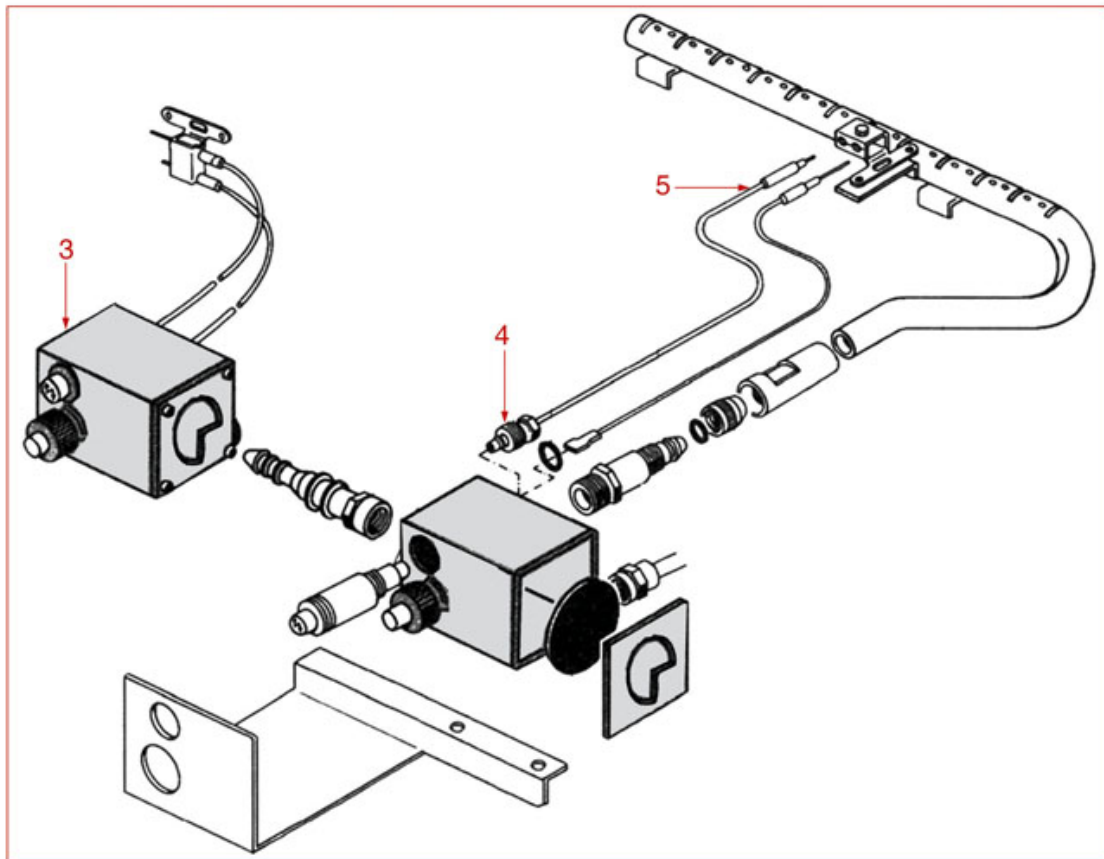

GAS SYSTEM

BRASILIA

Position	LF code no.	Description
1	3523002	VALVE M1 $\varnothing$ 1/4"MM
1	3523006	NUT M12x1 FOR M1 VALVE
1	3523007	RING NUT M12x1 FOR M1 VALVE
1	3523052	VALVE M1 $\varnothing$ 3/8"MM
4	3440011	SLOTTED FITTING M9x1
5	3440027	THERMOCOUPLE SIT M8x1 32 cm
5	3440028	THERMOCOUPLE SIT M8x1 60 cm
5	3440053	THERMOCOUPLE SIT M8x1 60 cm THREAD M8x1