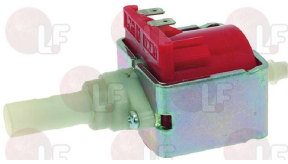

BRASILIA 00606.4.00.08

1122738 VIBRATORY PUMP EP5 48W 24V 50/60Hz

fittings $\varnothing$ 1/8" - $\varnothing$ 6 mm
pressure max 15 bar
water temperature max 20°C
integrated diode (1N 4007P)
lead connector 6.3x0.8 mm