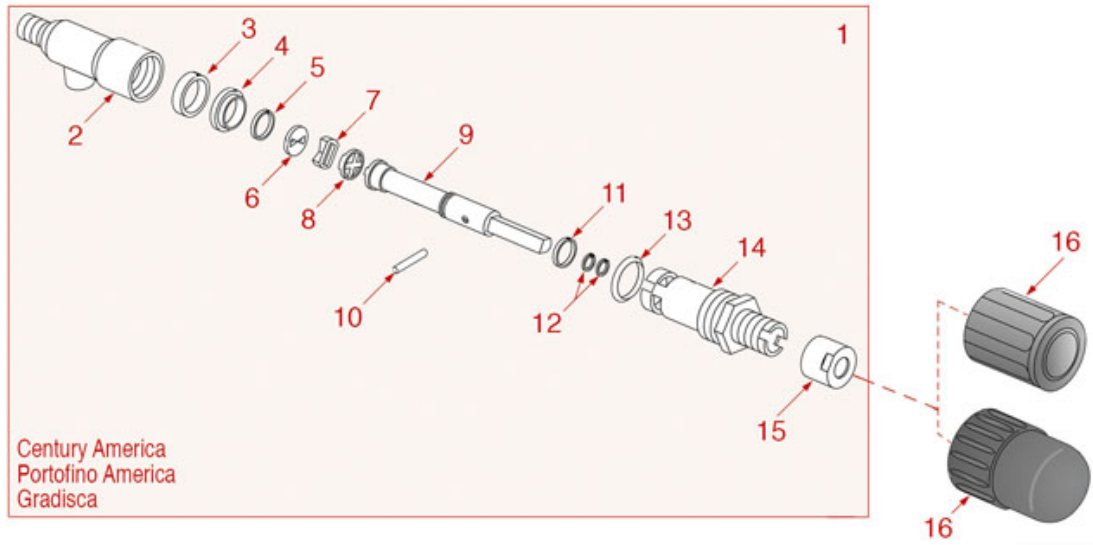

CERAMIC WATER-STEAM TAP

BRASILIA

Position	LF code no.	Description
10	1348216	CLASP $\varnothing$ 2x16 mm
11	1186661	FLAT PTFE GASKET $\varnothing$ 13x15.5x1 mm
12	1186611	O-RING 02025 RED SILICONE
13	1186833	O-RING 03100 EPDM
18	3349322	NICHEL-PLATED FITTING $\varnothing$ 1/8"M-3/8"M
19	1186067	ROUND COPPER GASKET $\varnothing$ 23x17x3 mm
19	3186434	O-RING 0121 EPDM
20	1250151	SPRING $\varnothing$ 12x15 mm FOR STEAM PIPE
21	1186670	STEAM PIPE ARTICULATION BUSHING $\varnothing$ 12x5mm
23	3060608	O-RING O3050 EPDM
24	1349064	NUT $\varnothing$ 3/8"F FOR WATER STEAM PIPE
25	1186065	FLAT GASKET $\varnothing$ 12x10x1 mm PTFE
26	1449332	WATER PIPE NOZZLE
27	1186066	FLAT GASKET $\varnothing$ 21x15x3 mm EPDM
28	1449018	WATER PIPE NOZZLE
31	1449020	STEAM NOZZLE
34	1186668	WATER/STEAM PIPE BUSHING $\varnothing$ 12x5 mm
36	1449344	STEAM PIPE COMPLETE
37	1186080	STEAM PIPE CLIP $\varnothing$ 10 mm