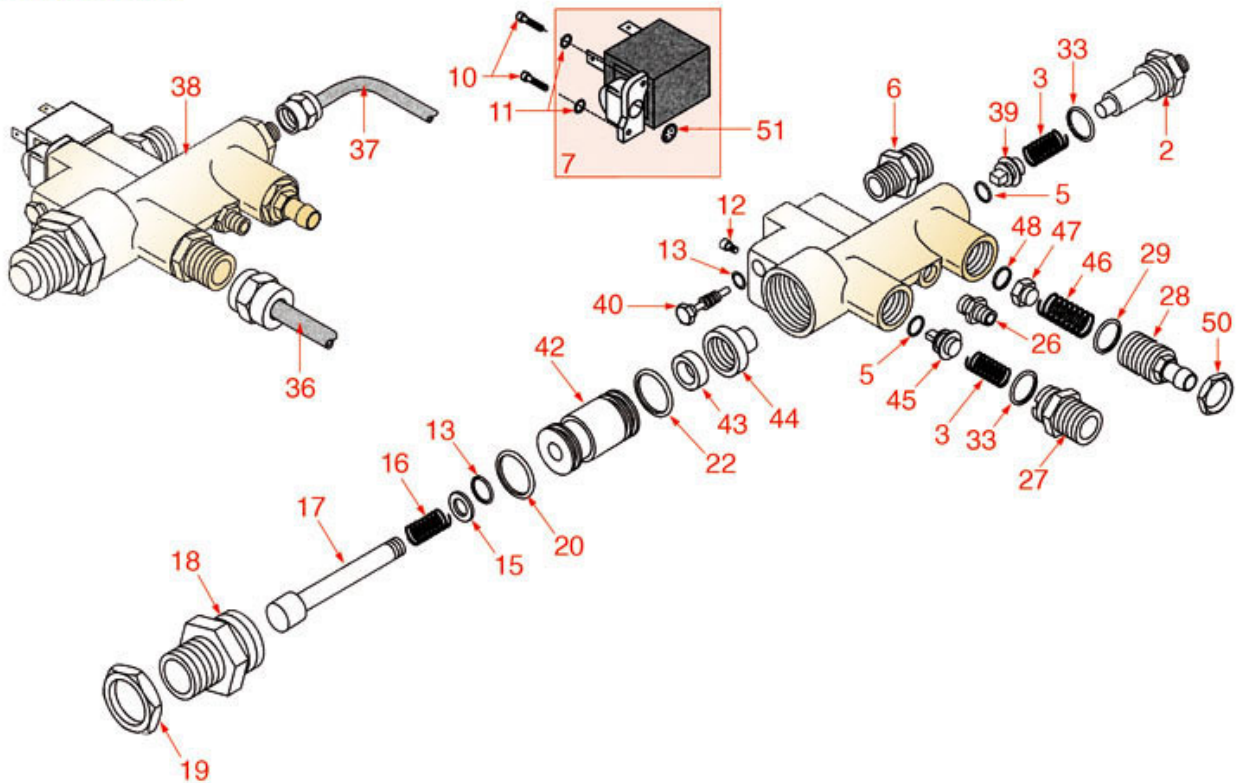

QUARTA SERIE