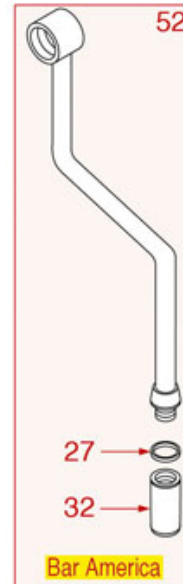

WATER-STEAM TAP WITH RUBBER SEAL

BRASILIA

Position	LF code no.	Description
1	1348334	ARTICULATION SCREW
3	1186602	CONICAL PTFE SEAL \varnothing 14.5x10x5 mm
5	1186044	COPPER FLAT GASKET \varnothing 24x20x1 mm
6	1348025	HEXAGONAL NUT M3
7	1186311	NBR FLAT GASKET \varnothing 13x4x4 mm
8	1186556	O-RING R6 EPDM
10	1250074	SPRING \varnothing 10.5x27 mm
15	1348356	RUBBER SEAL TAP 2000
16	1186065	FLAT GASKET \varnothing 12x10x1 mm PTFE
17	1449332	WATER PIPE NOZZLE
18	1449018	WATER PIPE NOZZLE
19	1186066	FLAT GASKET \varnothing 21x15x3 mm EPDM
20	1449331	WATER PIPE
21	1449020	STEAM NOZZLE
23	1186080	STEAM PIPE CLIP \varnothing 10 mm
24	1449335	STEAM PIPE COMPLETE
29	3349322	NICHEL-PLATED FITTING \varnothing 1/8"M-3/8"M
30	1186067	ROUND COPPER GASKET \varnothing 23x17x3 mm
31	1250151	SPRING \varnothing 12x15 mm FOR STEAM PIPE
32	1186670	STEAM PIPE ARTICULATION BUSHING \varnothing 12x5mm
33	3060608	O-RING O3050 EPDM
34	1349064	NUT \varnothing 3/8"F FOR WATER STEAM PIPE
35	1449012	COMPLETE WATER PIPE

TAP CLUB-LADY-BAR-AMERICA

BRASILIA

Position	LF code no.	Description
5	1186411	O-RING 02031 EPDM
10	1348330	BAR TAP ASSEMBLY
12	1250005	SPRING \varnothing 12,5x28 mm
13	1186117	PTFE FLAT GASKET \varnothing 26x21x2 mm
15	1186161	FLAT EPDM GASKET \varnothing 13x4x4 mm
19	1186117	PTFE FLAT GASKET \varnothing 26x21x2 mm
21	1186057	FLAT EPDM GASKET \varnothing 15.3x7.7x4 mm
23	1250521	SPRING \varnothing 15x17 mm
26	1449331	WATER PIPE
27	1186065	FLAT GASKET \varnothing 12x10x1 mm PTFE
28	1449332	WATER PIPE NOZZLE
29	1449018	WATER PIPE NOZZLE
30	1186066	FLAT GASKET \varnothing 21x15x3 mm EPDM
31	1449335	STEAM PIPE COMPLETE
32	1449020	STEAM NOZZLE
33	1348334	ARTICULATION SCREW
35	1186602	CONICAL PTFE SEAL \varnothing 14.5x10x5 mm
38	1186423	EPDM FLAT GASKET \varnothing 11x4x4 mm
40	1186421	O-RING 02018 EPDM
46	1348344	CHROMIUM-PLATED NUT 3/8
51	1323003	STAINLESS STEEL BALL \varnothing 8 mm
52	1449335	STEAM PIPE COMPLETE
53	1449343	COMPLETE WATER PIPE
54	1348348	WATER/STEAM TAP PIN