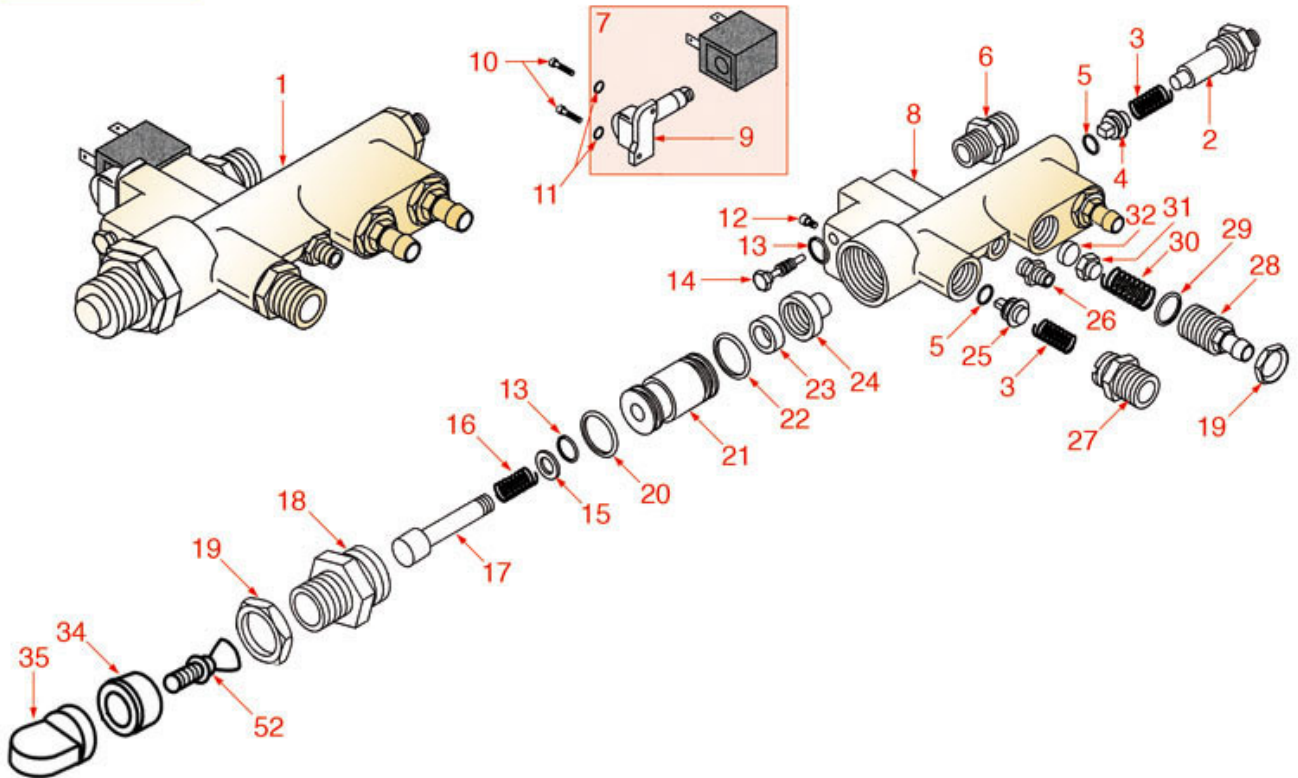

TAP GROUP THIRD AND FOURTH SERIES

TERZA SERIE