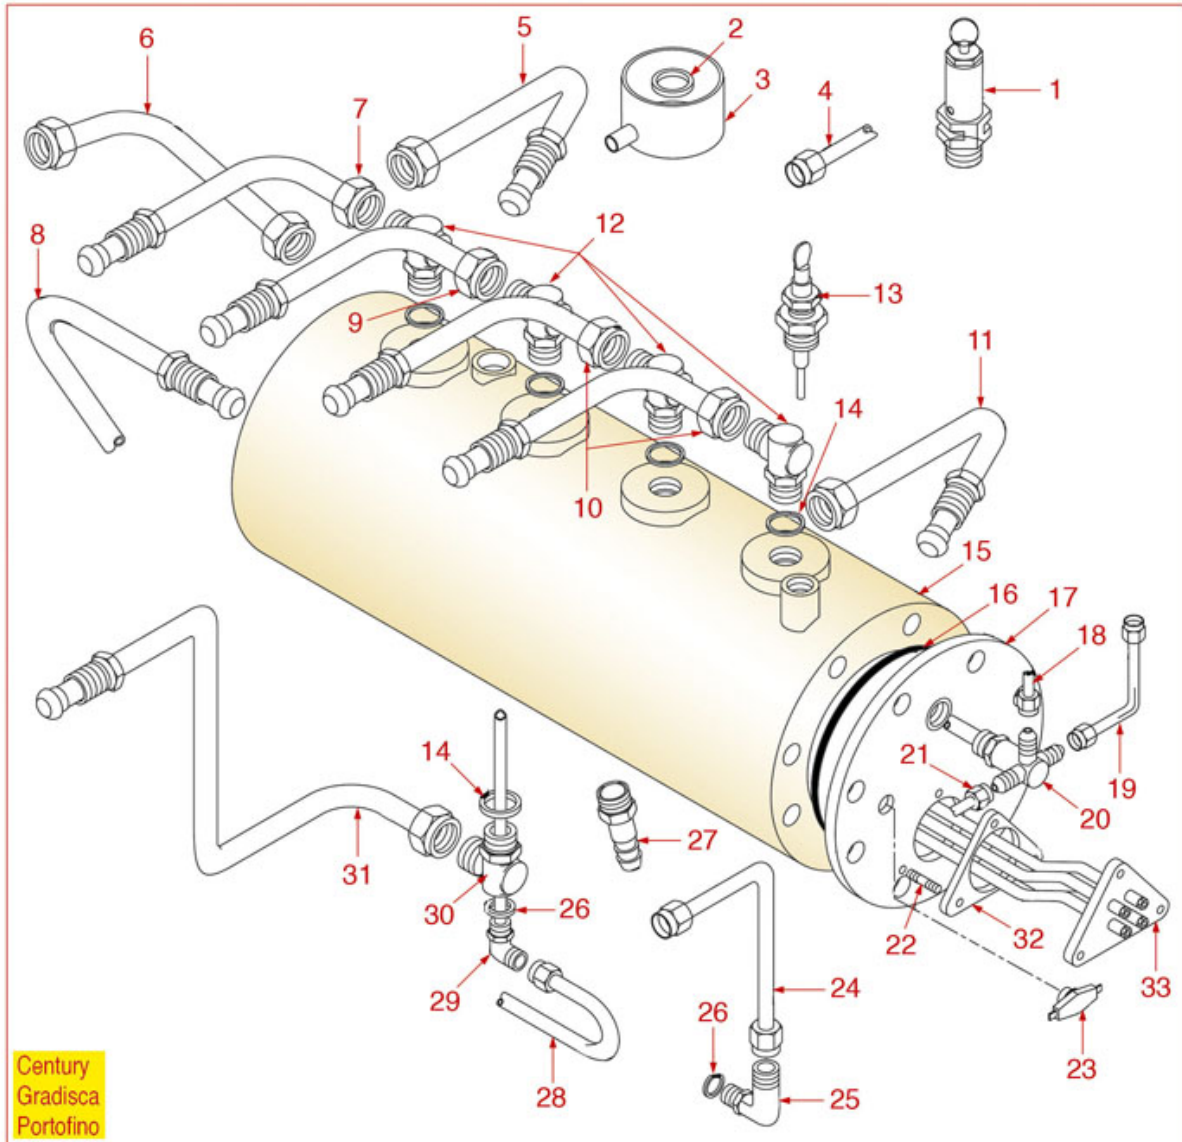

BOILER CENTURY-GRADISCA-PORTOFINO

BRASILIA

Position	LF code no.	Description
1	1515100	BOILER VALVE $\varnothing$ 3/8"M 1.8bar CE-PED
1	1523003	BOILER VALVE $\varnothing$ 3/8"M - 1.6 bar CE/PED
2	1186067	ROUND COPPER GASKET $\varnothing$ 23x17x3 mm
12	1349014	BOILER FITTING $\varnothing$ 1/2"M-1/2"M
13	1341001	LEVEL PROBE $\varnothing$ 1/4"M-125 mm
14	1186047	ROUND COPPER GASKET $\varnothing$ 28x22x3 mm
16	1186618	BOILER GASKET $\varnothing$ 142x130x3 mm
22	1184009	STAINLESS STEEL M8x25 mm STUD
26	1186048	ROUND COPPER GASKET $\varnothing$ 19x13x2.7 mm
29	1449010	INJECTOR PIPE $\varnothing$ 1/4"M
30	1349278	BOILER FITTING $\varnothing$ 1/2"M-1/2"M-1/4"F
32	1186634	TRIANGULAR GASKET FOR HEATING ELEMENT
33	1755002	HEATING ELEMENT 3500W 230V
33	1755003	HEATING ELEMENT 5000W 230V
33	1755005	HEATING ELEMENT 6500W 230V
33	1755217	HEATING ELEMENT 4500W 230/380V
33	1755330	HEATING ELEMENT 1800W 230V
33	1755331	HEATING ELEMENT 3000W 230V
33	1755332	HEATING ELEMENT 4000W 230V
33	1755333	HEATING ELEMENT 5000W 230V
33	1755337	HEATING ELEMENT 3000W 380V
33	1755338	HEATING ELEMENT 4000W 380V
34	1755134	HEATING ELEMENT 2400W 230V
34	1755336	HEATING ELEMENT 1800W 230V
34	1755633	HEATING ELEMENT 1800W 110V
34	1755634	HEATING ELEMENT 2400W 110V
36	1186623	PTFE FLAT GASKET $\varnothing$ 53x43x3 mm
38	3186606	O-RING 0144 EPDM
39	1755637	HEATING ELEMENT 1400W 110V