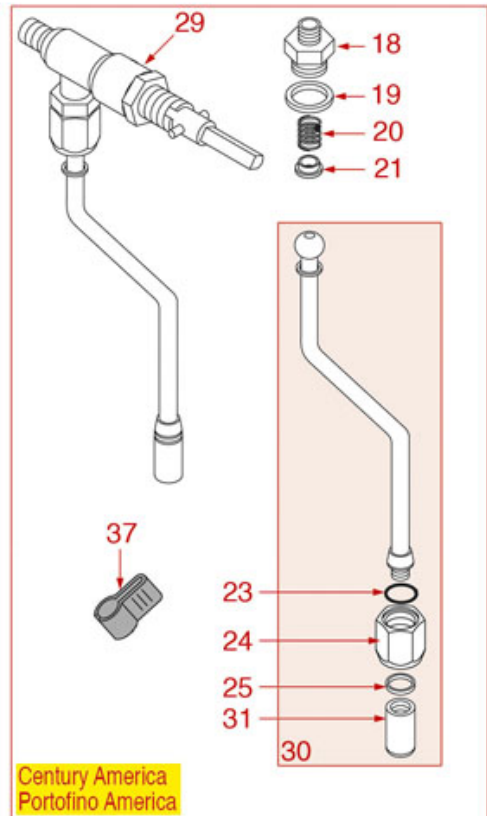

CERAMIC WATER-STEAM TAP

BRASILIA

Position	LF code no.	Description
2	1348334	ARTICULATION SCREW
4	1186602	CONICAL PTFE SEAL \varnothing 14.5x10x5 mm
13	1348216	CLASP \varnothing 2x16 mm
14	1186661	FLAT PTFE GASKET \varnothing 13x15.5x1 mm
15	1186611	O-RING 02025 RED SILICONE
16	1186833	O-RING 03100 EPDM
22	1186065	FLAT GASKET \varnothing 12x10x1 mm PTFE
23	1449332	WATER PIPE NOZZLE
24	1186066	FLAT GASKET \varnothing 21x15x3 mm EPDM
25	1449018	WATER PIPE NOZZLE
26	1449343	COMPLETE WATER PIPE
27	1449016	STEAM SPRINKLER \varnothing 1/8" F 4 HOLES
28	1449335	STEAM PIPE COMPLETE
29	1449331	WATER PIPE
30	1449020	STEAM NOZZLE
31	1449335	STEAM PIPE COMPLETE
34	1186080	STEAM PIPE CLIP \varnothing 10 mm

CERAMIC WATER-STEAM TAP

BRASILIA

Position	LF code no.	Description
10	1348216	CLASP \varnothing 2x16 mm
11	1186661	FLAT PTFE GASKET \varnothing 13x15.5x1 mm
12	1186611	O-RING 02025 RED SILICONE
13	1186833	O-RING 03100 EPDM
18	3349322	NICHEL-PLATED FITTING \varnothing 1/8"M-3/8"M
19	1186067	ROUND COPPER GASKET \varnothing 23x17x3 mm
19	3186434	O-RING 0121 EPDM
20	1250151	SPRING \varnothing 12x15 mm FOR STEAM PIPE
21	1186670	STEAM PIPE ARTICULATION BUSHING \varnothing 12x5mm
23	3060608	O-RING O3050 EPDM
24	1349064	NUT \varnothing 3/8"F FOR WATER STEAM PIPE
25	1186065	FLAT GASKET \varnothing 12x10x1 mm PTFE
26	1449332	WATER PIPE NOZZLE
27	1186066	FLAT GASKET \varnothing 21x15x3 mm EPDM
28	1449018	WATER PIPE NOZZLE
31	1449020	STEAM NOZZLE
34	1186668	WATER/STEAM PIPE BUSHING \varnothing 12x5 mm
36	1449344	STEAM PIPE COMPLETE
37	1186080	STEAM PIPE CLIP \varnothing 10 mm