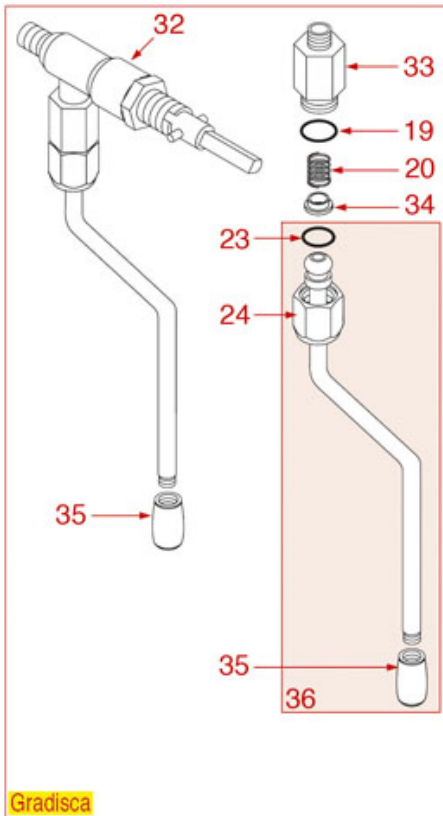

CERAMIC WATER-STEAM TAP

BRASILIA

Position	LF code no.	Description
2	1348334	ARTICULATION SCREW
4	1186602	CONICAL PTFE SEAL \varnothing 14.5x10x5 mm
13	1348216	CLASP \varnothing 2x16 mm
14	1186661	FLAT PTFE GASKET \varnothing 13x15.5x1 mm
15	1186611	O-RING 02025 RED SILICONE
16	1186833	O-RING 03100 EPDM
22	1186065	FLAT GASKET \varnothing 12x10x1 mm PTFE
23	1449332	WATER PIPE NOZZLE
24	1186066	FLAT GASKET \varnothing 21x15x3 mm EPDM
25	1449018	WATER PIPE NOZZLE
26	1449343	COMPLETE WATER PIPE
27	1449016	STEAM SPRINKLER \varnothing 1/8" F 4 HOLES
28	1449335	STEAM PIPE COMPLETE
29	1449331	WATER PIPE
30	1449020	STEAM NOZZLE
31	1449335	STEAM PIPE COMPLETE
34	1186080	STEAM PIPE CLIP \varnothing 10 mm

CERAMIC WATER-STEAM TAP

BRASILIA

Position	LF code no.	Description
10	1348216	CLASP \varnothing 2x16 mm
11	1186661	FLAT PTFE GASKET \varnothing 13x15.5x1 mm
12	1186611	O-RING 02025 RED SILICONE
13	1186833	O-RING 03100 EPDM
18	3349322	NICHEL-PLATED FITTING \varnothing 1/8"M-3/8"M
19	1186067	ROUND COPPER GASKET \varnothing 23x17x3 mm
19	3186434	O-RING 0121 EPDM
20	1250151	SPRING \varnothing 12x15 mm FOR STEAM PIPE
21	1186670	STEAM PIPE ARTICULATION BUSHING \varnothing 12x5mm
23	3060608	O-RING O3050 EPDM
24	1349064	NUT \varnothing 3/8"F FOR WATER STEAM PIPE
25	1186065	FLAT GASKET \varnothing 12x10x1 mm PTFE
26	1449332	WATER PIPE NOZZLE
27	1186066	FLAT GASKET \varnothing 21x15x3 mm EPDM
28	1449018	WATER PIPE NOZZLE
31	1449020	STEAM NOZZLE
34	1186668	WATER/STEAM PIPE BUSHING \varnothing 12x5 mm
36	1449344	STEAM PIPE COMPLETE
37	1186080	STEAM PIPE CLIP \varnothing 10 mm