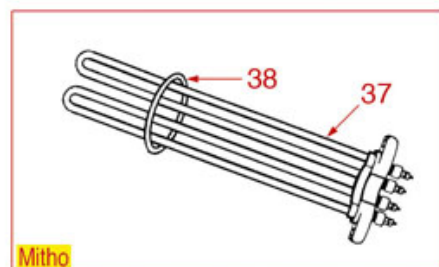

BOILER CENTURY-GRADISCA-PORTOFINO

BRASILIA

Position	LF code no.	Description
1	1515100	BOILER VALVE $\varnothing$ 3/8"M 1.8bar CE-PED
1	1523003	BOILER VALVE $\varnothing$ 3/8"M - 1.6 bar CE/PED
2	1186067	ROUND COPPER GASKET $\varnothing$ 23x17x3 mm
12	1349014	BOILER FITTING $\varnothing$ 1/2"M-1/2"M
13	1341001	LEVEL PROBE $\varnothing$ 1/4"M-125 mm
14	1186047	ROUND COPPER GASKET $\varnothing$ 28x22x3 mm
16	1186618	BOILER GASKET $\varnothing$ 142x130x3 mm
22	1184009	STAINLESS STEEL M8x25 mm STUD
26	1186048	ROUND COPPER GASKET $\varnothing$ 19x13x2.7 mm
29	1449010	INJECTOR PIPE $\varnothing$ 1/4"M
30	1349278	BOILER FITTING $\varnothing$ 1/2"M-1/2"M-1/4"F
32	1186634	TRIANGULAR GASKET FOR HEATING ELEMENT
33	1755002	HEATING ELEMENT 3500W 230V
33	1755003	HEATING ELEMENT 5000W 230V
33	1755005	HEATING ELEMENT 6500W 230V
33	1755217	HEATING ELEMENT 4500W 230/380V
33	1755330	HEATING ELEMENT 1800W 230V
33	1755331	HEATING ELEMENT 3000W 230V
33	1755332	HEATING ELEMENT 4000W 230V
33	1755333	HEATING ELEMENT 5000W 230V
33	1755337	HEATING ELEMENT 3000W 380V
33	1755338	HEATING ELEMENT 4000W 380V
34	1755134	HEATING ELEMENT 2400W 230V
34	1755336	HEATING ELEMENT 1800W 230V
34	1755633	HEATING ELEMENT 1800W 110V
34	1755634	HEATING ELEMENT 2400W 110V
36	1186623	PTFE FLAT GASKET $\varnothing$ 53x43x3 mm
38	3186606	O-RING 0144 EPDM
39	1755637	HEATING ELEMENT 1400W 110V