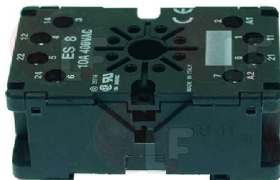

Relays

3351154 BASE OCTAL ES8 10A 400V
8 poles
for Coffee machine (BRASILIA) CENTURY - FIRENZE
GRADISCA - PORTOFINO - PORTOFINO AMERICA - 100

BRASILIA 01810.2.00.08