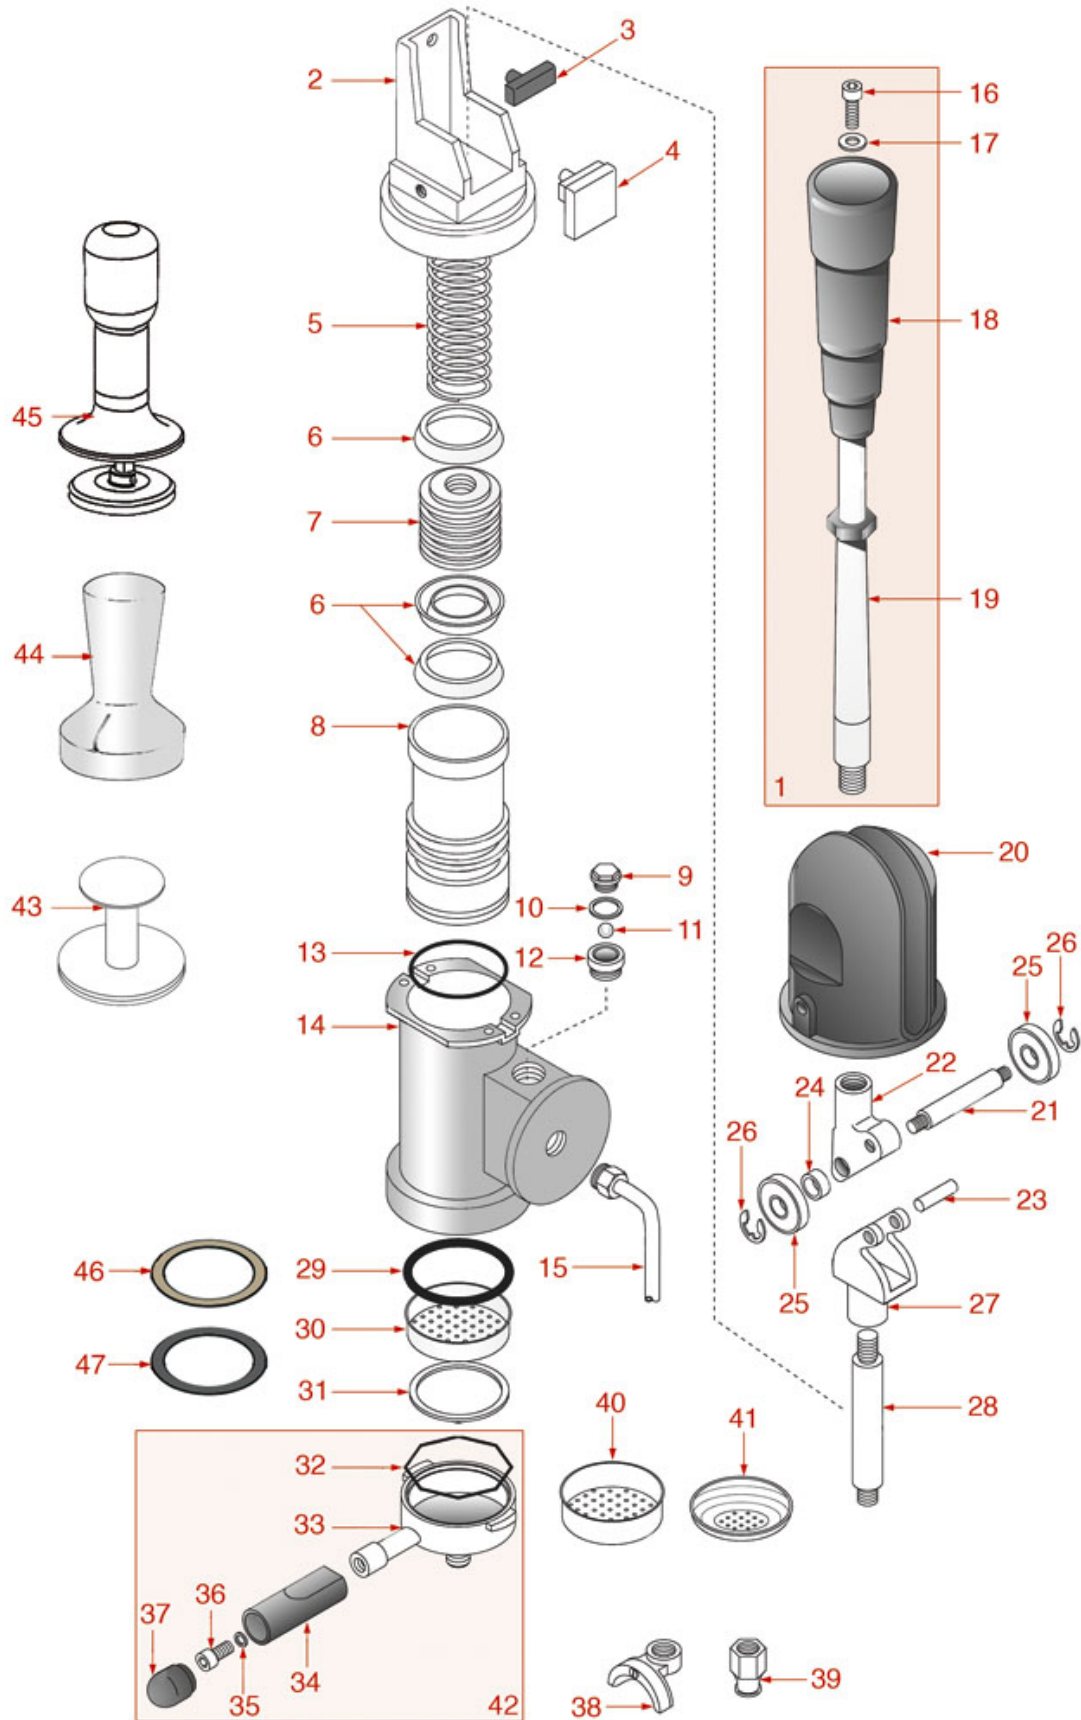

BRASILIA

LEVER BREW GROUP

BF0601

Positions without LF code no.: upon request

BRASILIA

Position	LF code no.	Description
3	1186205	RUBBER SHOCK ABSORBER
4	1186046	RUBBER SHOCK ABSORBER
5	1250501	LEVER GROUP SPRING
6	1186197	LIP SEAL $\varnothing$ 52x40x7 mm
8	1184015	GUIDE PISTON BUSHING
9	1439200	CAP $\varnothing$ 18 mm FOR BREW GROUP
10	1186414	O-RING 0119 EPDM
11	1323200	STAINLESS STEEL BALL $\varnothing$ 12 mm
12	1523404	NON-RETURN VALVE
13	1186199	O-RING 0162 EPDM
15	1449009	INJECTOR BREW GROUP PIPE
16	1528026	CYLINDER HEAD SCREW M8x20
17	1186058	COGGED WASHER EXTERNAL M8
18	1241200	LEVER GROUP HANDLE
19	1225001	COMPLETE LEVER GROUP HANDLE
20	1192200	CAP FOR COFFEE GROUP
21	1324200	PIN FOR BEARING
22	1192202	CHROMIUM-PLATED FORK FOR LEVER GROUP
23	1324053	LEVER GROUP ARTICULATION PIN $\varnothing$ 9x28 mm
24	1324043	ARTICULATION BUSHING $\varnothing$ 15x12.5x9 mm
25	1063200	BEARING 6300 DDU NSK
26	1348023	RADIAL SEEGER RING $\varnothing$ 9 mm
29	1186198	O-RING 0161 EPDM
30	1081009	SHOWER $\varnothing$ 61 mm
31	1186061	FILTER HOLDER GASKET $\varnothing$ 72.5x57x8 mm
32	1250101	FILTER BLOCKING SPRING $\varnothing$ 1,00 mm INOX
35	1186058	COGGED WASHER EXTERNAL M8
36	1528026	CYLINDER HEAD SCREW M8x20
38	1022502	DOUBLE SPOUT $\varnothing$ 3/8"
39	1022501	SINGLE SPOUT $\varnothing$ 3/8"
39	1022503	STRAIGHT SINGLE SPOUT $\varnothing$ 3/8"
40	1160252	2-CUP FILTER 12 GRAMS
41	1160251	1 CUP FILTER 6 g
43	1385002	NYLON COFFEE TAMPER $\varnothing$ 50/57 mm
44	1385053	ANODISED ALUMINUM TAMPER $\varnothing$ 58 mm
45	1385600	DYNAMOMETRIC MANUAL COFFEE TAMPER $\varnothing$ 57mm
45	1385602	MANUAL DYNAMOMETRICAL TAMPER $\varnothing$ 57 mm
46	1190011	PAPER SEAL $\varnothing$ 72x58x0.8 mm
47	1190002	RUBBER SHIM $\varnothing$ 73x59x1 mm EPDM