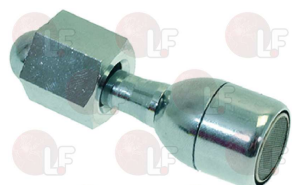

BRASILIA 13519.4.00.09

1449343 COMPLETE WATER PIPE
for Coffee machine (BRASILIA) CENTURY
CENTURY AMERICA - FIRENZE - GRADISCA
PORTOFINO - VALETTA