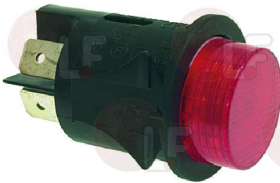

1319583 PUSH-BUTTON PANEL 6 BUTTONS
for Coffee machine (BRASILIA) ROMA

BRASILIA 12583.2.00.08

1319614 RED BIPOLAR PUSH BUTTON 16A 250V
with indicator lamp
mounting hole $\varnothing$ 25 mm
for Coffee machine (BRASILIA) BELLE EPOQUE JUNIOR
CLUB

BRASILIA 00660.2.00.08

3319151 SWITCH PROTECTION CAP
 $\varnothing$ external 34 mm
for push-buttons with mounting hole $\varnothing$ 25 mm