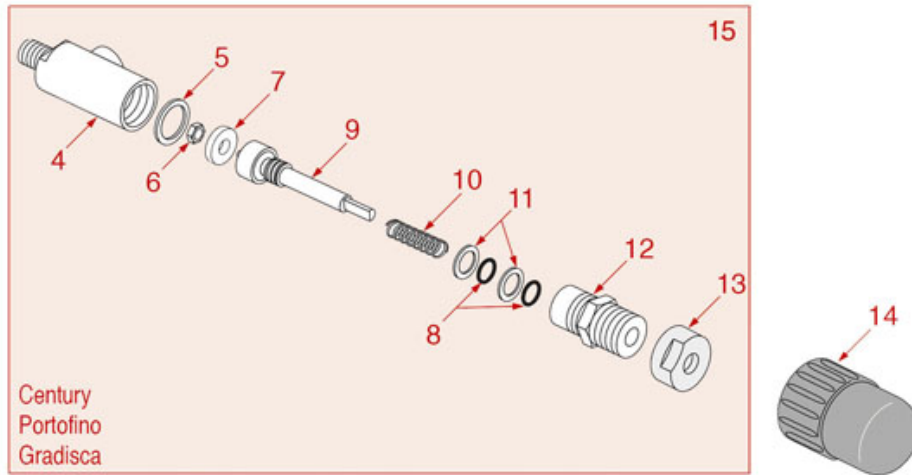

WATER-STEAM TAP WITH RUBBER SEAL

BRASILIA

Position	LF code no.	Description
1	1348334	ARTICULATION SCREW
3	1186602	CONICAL PTFE SEAL $\varnothing$ 14.5x10x5 mm
5	1186044	COPPER FLAT GASKET $\varnothing$ 24x20x1 mm
6	1348025	HEXAGONAL NUT M3
7	1186311	NBR FLAT GASKET $\varnothing$ 13x4x4 mm
8	1186556	O-RING R6 EPDM
10	1250074	SPRING $\varnothing$ 10.5x27 mm
15	1348356	RUBBER SEAL TAP 2000
16	1186065	FLAT GASKET $\varnothing$ 12x10x1 mm PTFE
17	1449332	WATER PIPE NOZZLE
18	1449018	WATER PIPE NOZZLE
19	1186066	FLAT GASKET $\varnothing$ 21x15x3 mm EPDM
20	1449331	WATER PIPE
21	1449020	STEAM NOZZLE
23	1186080	STEAM PIPE CLIP $\varnothing$ 10 mm
24	1449335	STEAM PIPE COMPLETE
29	3349322	NICHEL-PLATED FITTING $\varnothing$ 1/8"M-3/8"M
30	1186067	ROUND COPPER GASKET $\varnothing$ 23x17x3 mm
31	1250151	SPRING $\varnothing$ 12x15 mm FOR STEAM PIPE
32	1186670	STEAM PIPE ARTICULATION BUSHING $\varnothing$ 12x5mm
33	3060608	O-RING O3050 EPDM
34	1349064	NUT $\varnothing$ 3/8"F FOR WATER STEAM PIPE
35	1449012	COMPLETE WATER PIPE