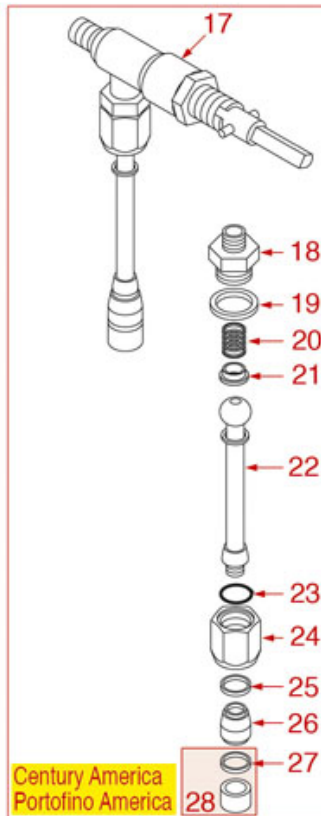

CERAMIC WATER-STEAM TAP

BRASILIA

Position	LF code no.	Description
2	1348334	ARTICULATION SCREW
4	1186602	CONICAL PTFE SEAL \varnothing 14.5x10x5 mm
13	1348216	CLASP \varnothing 2x16 mm
14	1186661	FLAT PTFE GASKET \varnothing 13x15.5x1 mm
15	1186611	O-RING 02025 RED SILICONE
16	1186833	O-RING 03100 EPDM
22	1186065	FLAT GASKET \varnothing 12x10x1 mm PTFE
23	1449332	WATER PIPE NOZZLE
24	1186066	FLAT GASKET \varnothing 21x15x3 mm EPDM
25	1449018	WATER PIPE NOZZLE
26	1449343	COMPLETE WATER PIPE
27	1449016	STEAM SPRINKLER \varnothing 1/8" F 4 HOLES
28	1449335	STEAM PIPE COMPLETE
29	1449331	WATER PIPE
30	1449020	STEAM NOZZLE
31	1449335	STEAM PIPE COMPLETE
34	1186080	STEAM PIPE CLIP \varnothing 10 mm

CERAMIC WATER-STEAM TAP

BRASILIA

Position	LF code no.	Description
10	1348216	CLASP \varnothing 2x16 mm
11	1186661	FLAT PTFE GASKET \varnothing 13x15.5x1 mm
12	1186611	O-RING 02025 RED SILICONE
13	1186833	O-RING 03100 EPDM
18	3349322	NICHEL-PLATED FITTING \varnothing 1/8"M-3/8"M
19	1186067	ROUND COPPER GASKET \varnothing 23x17x3 mm
19	3186434	O-RING 0121 EPDM
20	1250151	SPRING \varnothing 12x15 mm FOR STEAM PIPE
21	1186670	STEAM PIPE ARTICULATION BUSHING \varnothing 12x5mm
23	3060608	O-RING O3050 EPDM
24	1349064	NUT \varnothing 3/8"F FOR WATER STEAM PIPE
25	1186065	FLAT GASKET \varnothing 12x10x1 mm PTFE
26	1449332	WATER PIPE NOZZLE
27	1186066	FLAT GASKET \varnothing 21x15x3 mm EPDM
28	1449018	WATER PIPE NOZZLE
31	1449020	STEAM NOZZLE
34	1186668	WATER/STEAM PIPE BUSHING \varnothing 12x5 mm
36	1449344	STEAM PIPE COMPLETE
37	1186080	STEAM PIPE CLIP \varnothing 10 mm