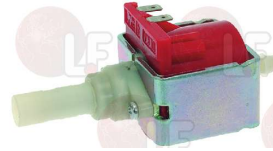

Vibrating pumps

1331023 SQUARE DAMPER EX-EP-EK-EA

BRASILIA 01436.0.00.02

1331018 VIBRATORY PUMP EP4 48W 230V 50Hz

fittings \varnothing 1/8" - \varnothing 6 mm
pressure max 20 bar
water temperature max 20°C
integrated diode (1N 4007P)
lead connector 6.3x0.8 mm